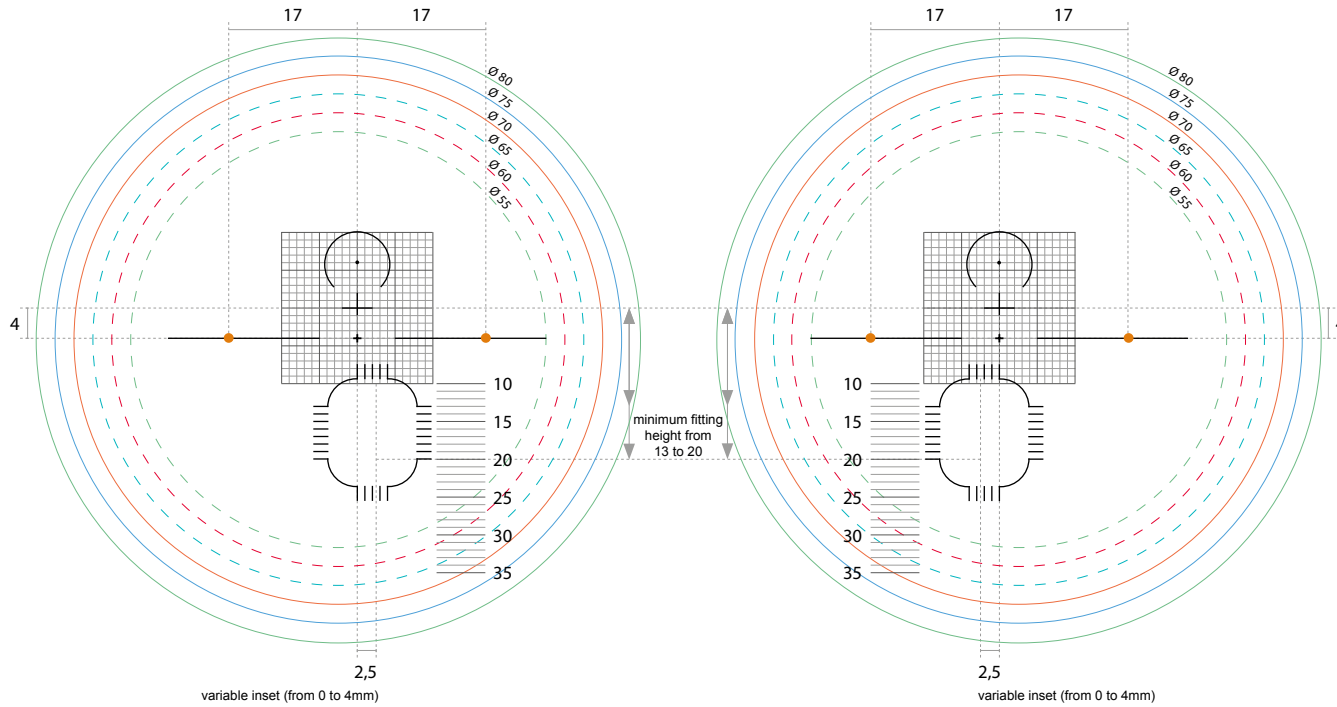

MARKING CHARTS

PROGRESSIVE DESIGNS

MARKING CHART

CREA IS ELF

MARKING CHART

CREA AGE

MARKING CHART

CREA SINGLE

MARKING CHART

CREA GIANT

MARKING CHART
CREA FAMILY

MARKING CHART

CREA FAMILY SHORT

OCCUPATIONAL DESIGNS

MARKING CHART

CREA ROOM

MARKING CHART

CREA DESK

MARKING CHART

CREA COURIER

MARKING CHART

CREA HELP

BIFOCAL FREE FORM DESIGNS

MARKING CHART

CREA ROUND FORM 24/28mm

MARKING CHART

CREA ULTEX FORM 40/45mm

SINGLE VISION DESIGNS

MARKING CHART
CREA ASFORM

MARKING CHART

CREA AT

Via dei calafati 8 - 70056 - Molfetta - BARI - ITALY
Phone: +39.0809190930 - Fax: +39.0809190925
info@procreatech.com
www.procreatech.com