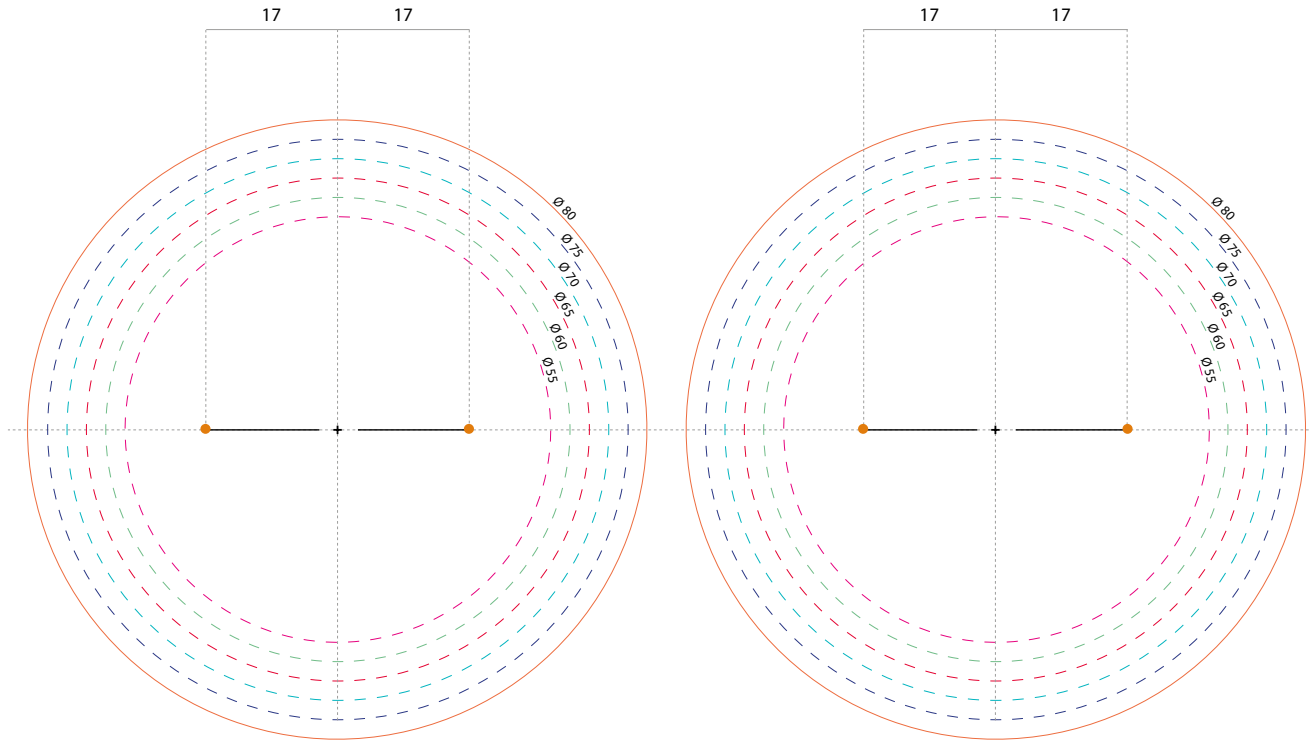

MARKING CHARTS

PROGRESSIVE DESIGNS

MARKING CHART

CREA IS ELF

MARKING CHART

CREA AGE

MARKING CHART

CREA SINGLE

MARKING CHART

CREA GIANT

MARKING CHART
CREA FAMILY

MARKING CHART

CREA FAMILY SHORT

OCCUPATIONAL DESIGNS

MARKING CHART

CREA ROOM

MARKING CHART

CREA DESK

MARKING CHART

CREA COURIER

MARKING CHART

CREA HELP

BIFOCAL FREE FORM DESIGNS

MARKING CHART

CREA ROUND FORM 24/28mm

MARKING CHART

CREA ULTEX FORM 40/45mm

SINGLE VISION DESIGNS

MARKING CHART
CREA ASFORM

MARKING CHART

CREA AT

Via dei calafati 8 - 70056 - Molfetta - BARI - ITALY
Phone: +39.0809190930 - Fax: +39.0809190925
info@procreatech.com
www.procreatech.com