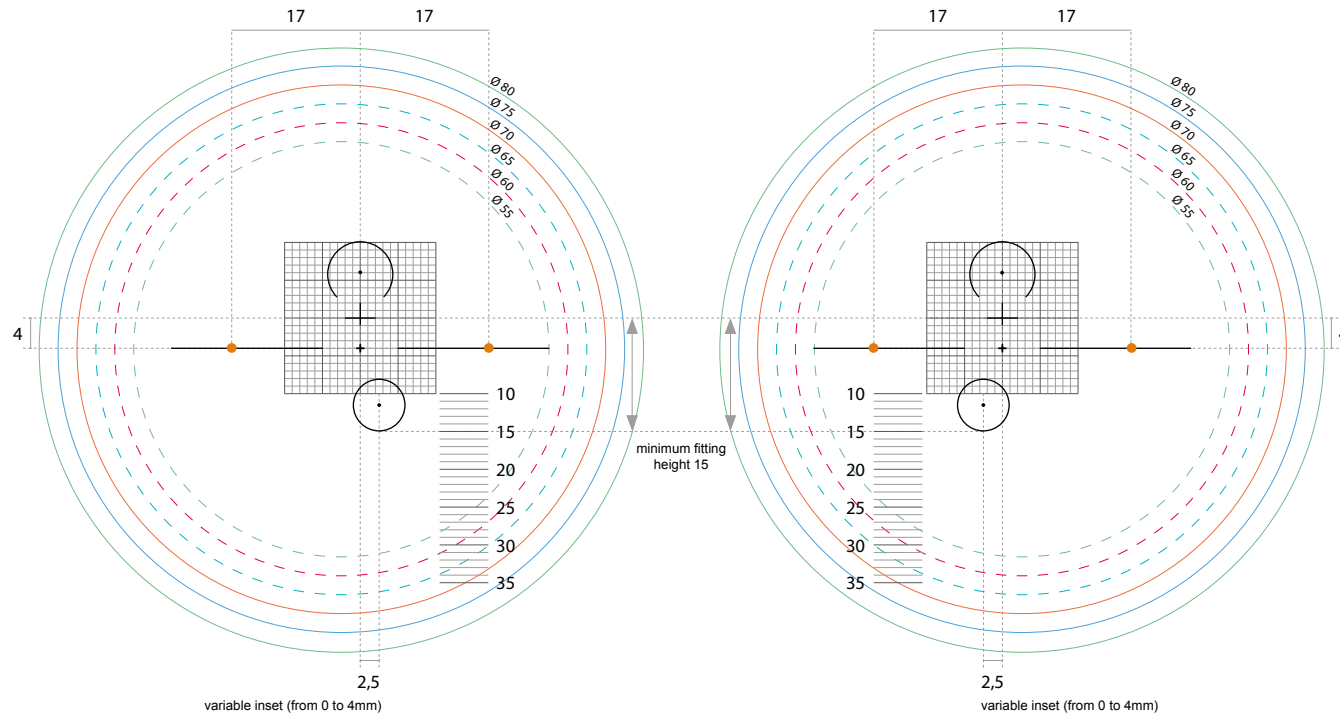

MARKING CHARTS

PROGRESSIVE DESIGNS

MARKING CHART

CREA IS ELF

MARKING CHART

CREA AGE

MARKING CHART

CREA SINGLE

MARKING CHART

CREA GIANT

MARKING CHART
CREA FAMILY

MARKING CHART

CREA FAMILY SHORT

OCCUPATIONAL DESIGNS

MARKING CHART

CREA ROOM

MARKING CHART

CREA DESK

MARKING CHART

CREA COURIER

MARKING CHART

CREA HELP

BIFOCAL FREE FORM DESIGNS

MARKING CHART

CREA ROUND FORM 24/28mm

MARKING CHART

CREA ULTEX FORM 40/45mm

SINGLE VISION DESIGNS

MARKING CHART
CREA ASFORM

MARKING CHART

CREA AT

Via dei calafati 8 - 70056 - Molfetta - BARI - ITALY
Phone: +39.0809190930 - Fax: +39.0809190925
info@procreatech.com
www.procreatech.com