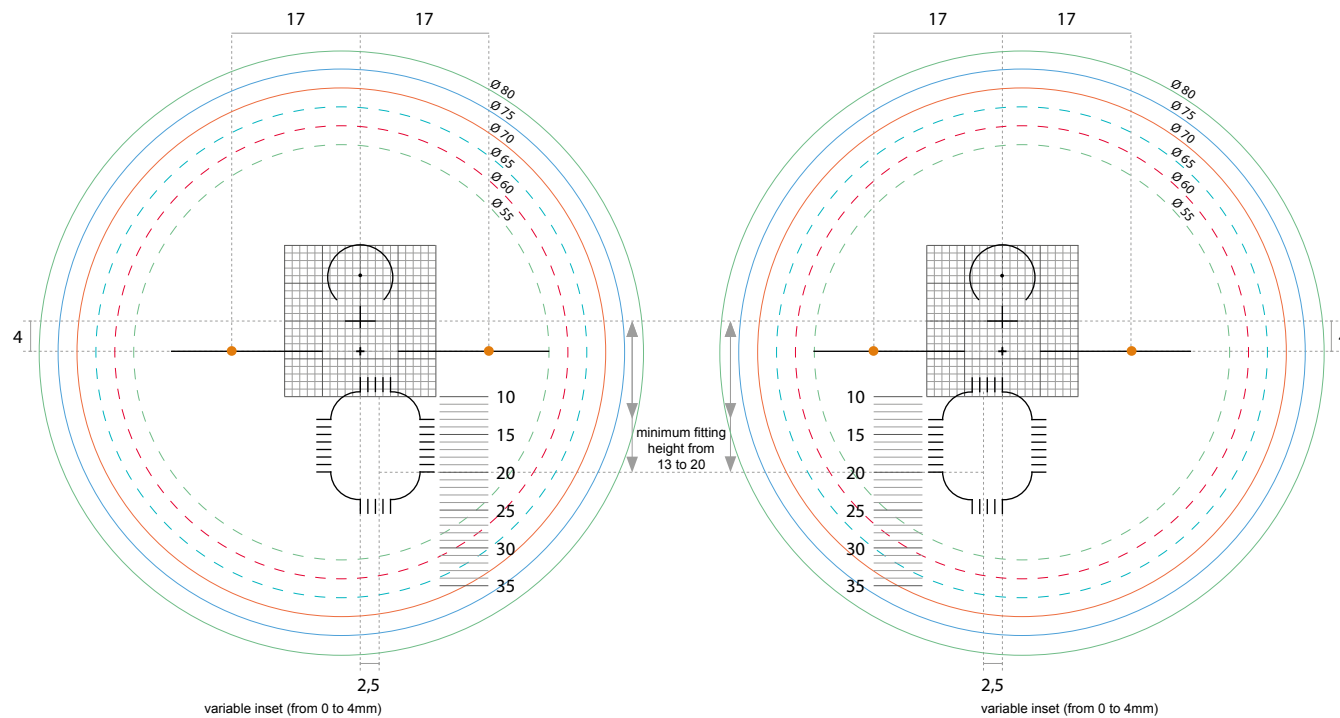

MARKING CHARTS

PROGRESSIVE DESIGNS

MARKING CHART

CREA IS ELF

MARKING CHART

CREA AGE

MARKING CHART

CREA SINGLE

MARKING CHART

CREA GIANT

MARKING CHART
CREA FAMILY

MARKING CHART

CREA FAMILY SHORT

OCCUPATIONAL DESIGNS

MARKING CHART

CREA ROOM

MARKING CHART

CREA DESK

MARKING CHART

CREA COURIER

MARKING CHART

CREA HELP

BIFOCAL FREE FORM DESIGNS

MARKING CHART

CREA ROUND FORM 24/28mm

MARKING CHART

CREA ULTEX FORM 40/45mm

SINGLE VISION DESIGNS

MARKING CHART
CREA ASFORM

MARKING CHART

CREA AT

Via dei calafati 8 - 70056 - Molfetta - BARI - ITALY
Phone: +39.0809190930 - Fax: +39.0809190925
info@procreatech.com
www.procreatech.com