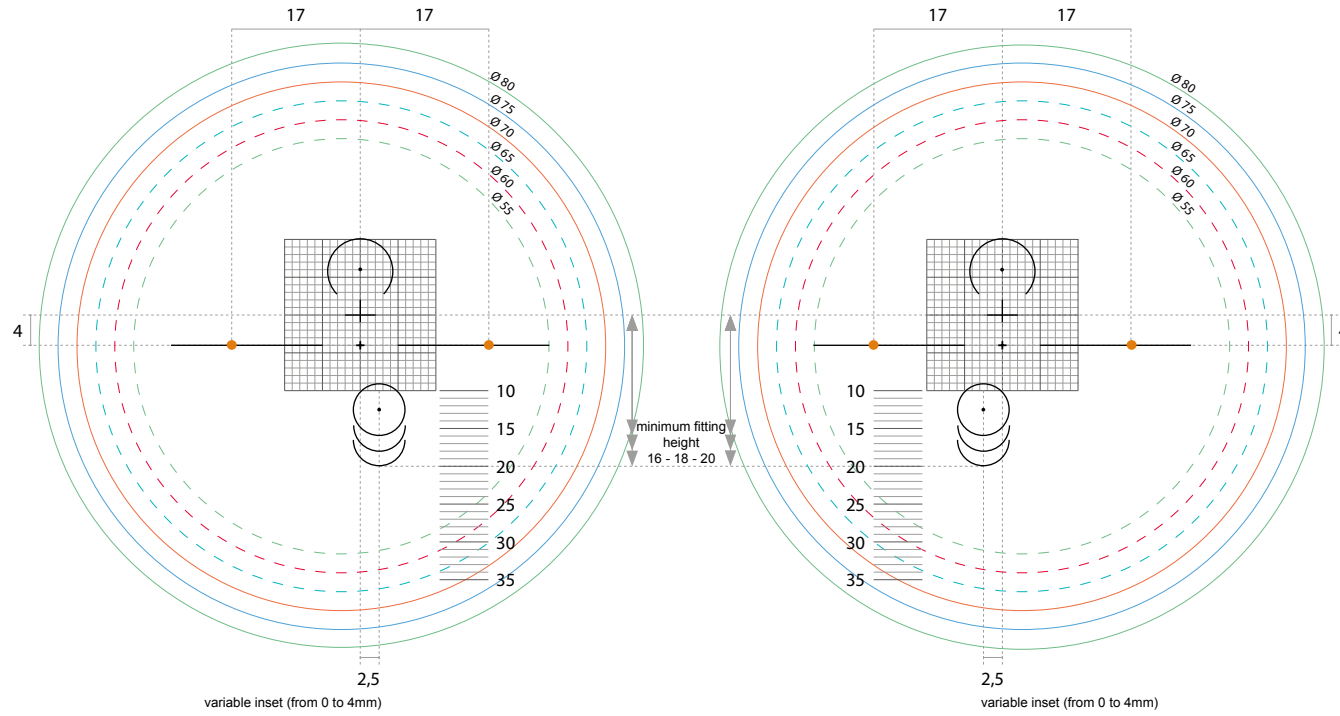

MARKING CHARTS

PROGRESSIVE DESIGNS

MARKING CHART

CREA IS ELF

MARKING CHART

CREA AGE

MARKING CHART

CREA SINGLE

MARKING CHART

CREA GIANT

MARKING CHART
CREA FAMILY

MARKING CHART

CREA FAMILY SHORT

OCCUPATIONAL DESIGNS

MARKING CHART

CREA ROOM

MARKING CHART

CREA DESK

MARKING CHART

CREA COURIER

MARKING CHART

CREA HELP

BIFOCAL FREE FORM DESIGNS

MARKING CHART

CREA ROUND FORM 24/28mm

MARKING CHART

CREA ULTEX FORM 40/45mm

SINGLE VISION DESIGNS

MARKING CHART
CREA ASFORM

MARKING CHART

CREA AT

Via dei calafati 8 - 70056 - Molfetta - BARI - ITALY
Phone: +39.0809190930 - Fax: +39.0809190925
info@procreatech.com
www.procreatech.com