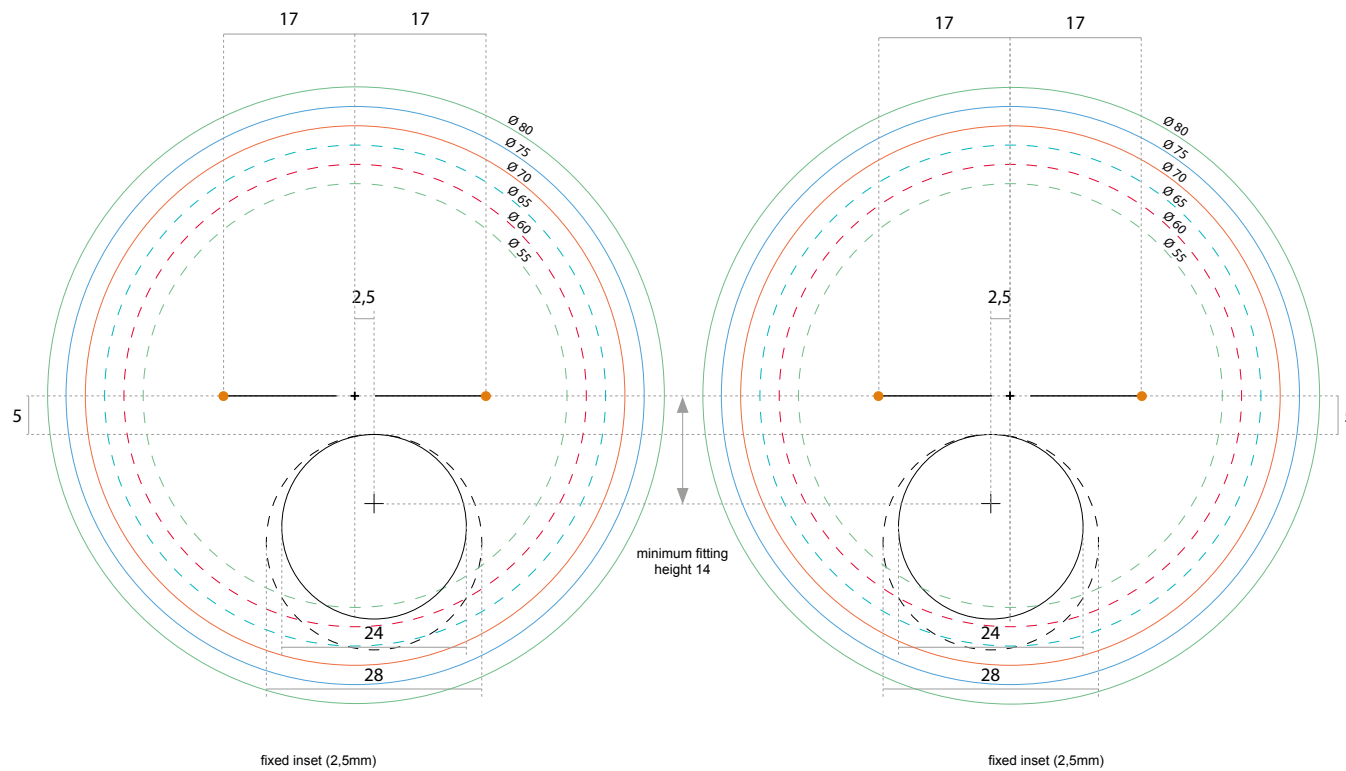

MARKING CHARTS

PROGRESSIVE DESIGNS

MARKING CHART

CREA IS ELF

MARKING CHART

CREA AGE

MARKING CHART

CREA SINGLE

MARKING CHART

CREA GIANT

MARKING CHART
CREA FAMILY

MARKING CHART

CREA FAMILY SHORT

OCCUPATIONAL DESIGNS

MARKING CHART

CREA ROOM

MARKING CHART

CREA DESK

MARKING CHART

CREA COURIER

MARKING CHART

CREA HELP

BIFOCAL FREE FORM DESIGNS

MARKING CHART

CREA ROUND FORM 24/28mm

MARKING CHART

CREA ULTEX FORM 40/45mm

SINGLE VISION DESIGNS

MARKING CHART
CREA ASFORM

MARKING CHART

CREA AT

Via dei calafati 8 - 70056 - Molfetta - BARI - ITALY
Phone: +39.0809190930 - Fax: +39.0809190925
info@procreatech.com
www.procreatech.com