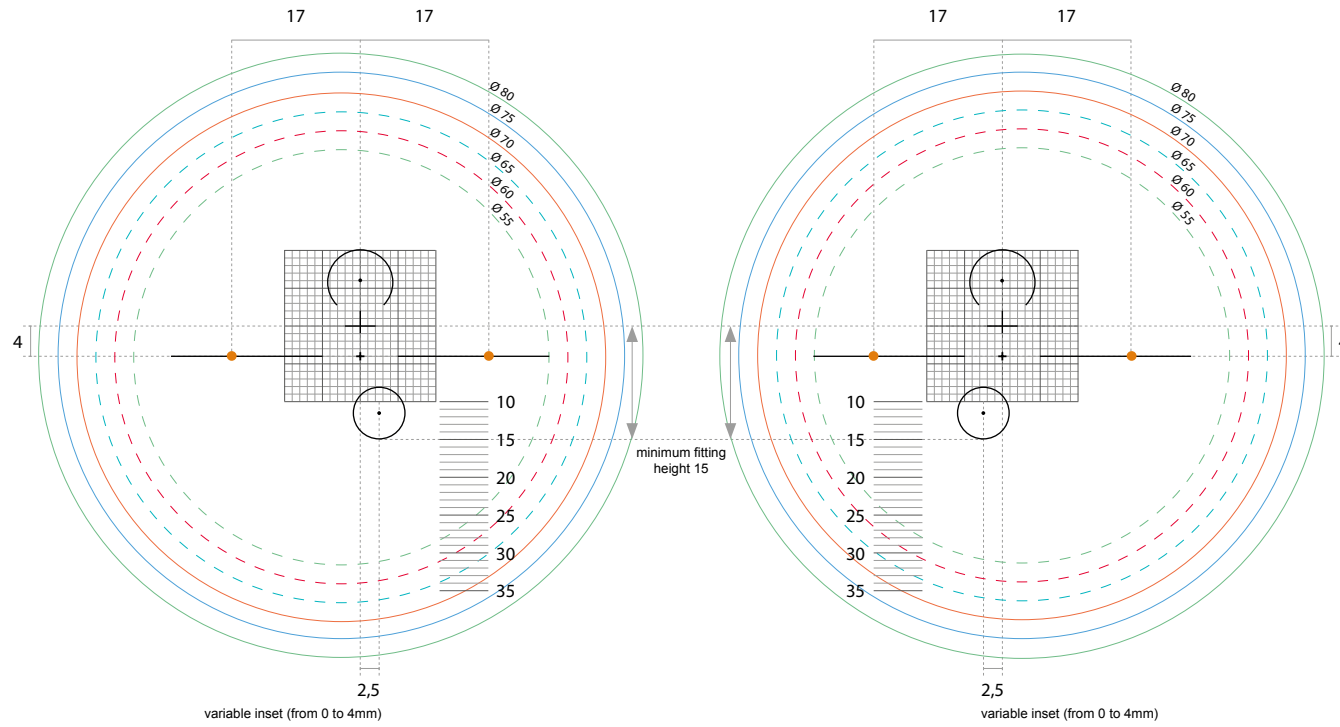

MARKING CHARTS

PROGRESSIVE DESIGNS

MARKING CHART

CREA IS ELF

MARKING CHART

CREA AGE

MARKING CHART

CREA SINGLE

MARKING CHART

CREA GIANT

MARKING CHART
CREA FAMILY

MARKING CHART

CREA FAMILY SHORT

OCCUPATIONAL DESIGNS

MARKING CHART

CREA ROOM

MARKING CHART

CREA DESK

MARKING CHART

CREA COURIER

MARKING CHART

CREA HELP

BIFOCAL FREE FORM DESIGNS

MARKING CHART

CREA ROUND FORM 24/28mm

MARKING CHART

CREA ULTEX FORM 40/45mm

SINGLE VISION DESIGNS

MARKING CHART
CREA ASFORM

MARKING CHART

CREA AT

Via dei calafati 8 - 70056 - Molfetta - BARI - ITALY
Phone: +39.0809190930 - Fax: +39.0809190925
info@procreatech.com
www.procreatech.com