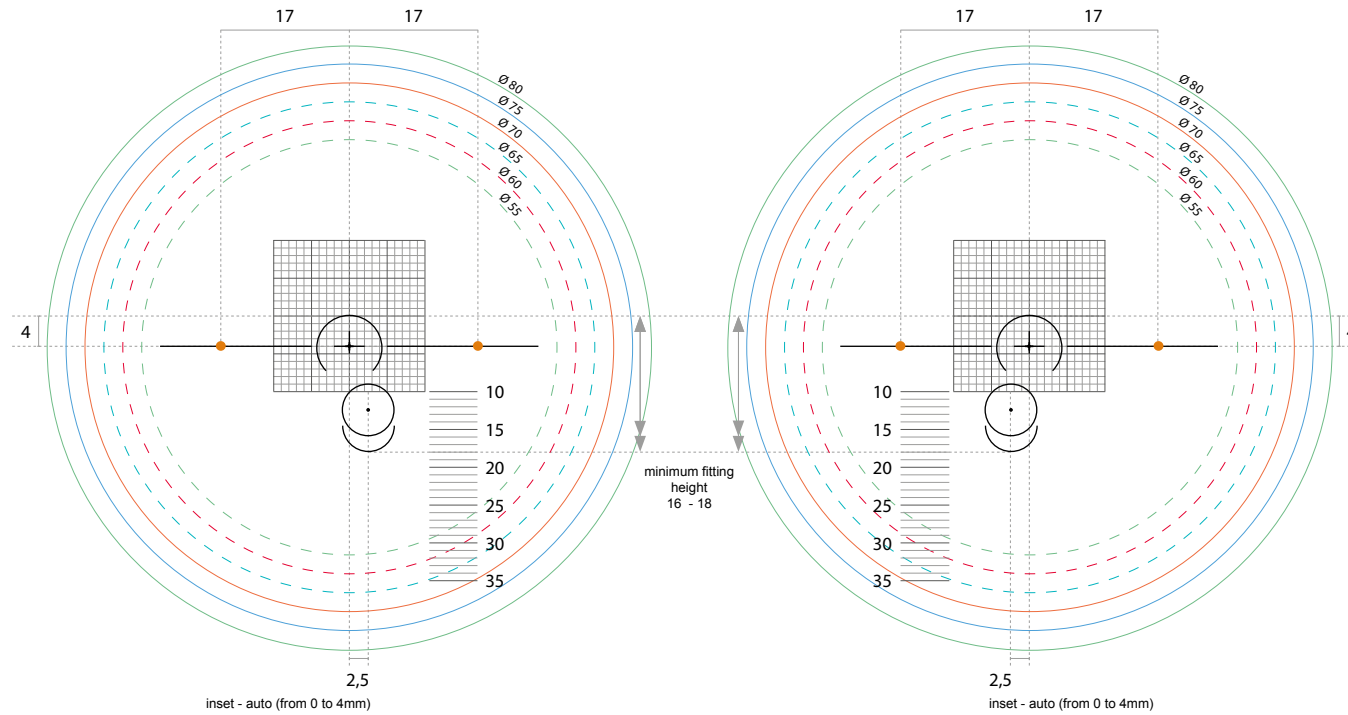

MARKING CHARTS

PROGRESSIVE DESIGNS

MARKING CHART

CREA IS ELF

MARKING CHART

CREA AGE

MARKING CHART

CREA SINGLE

MARKING CHART

CREA GIANT

MARKING CHART
CREA FAMILY

MARKING CHART

CREA FAMILY SHORT

OCCUPATIONAL DESIGNS

MARKING CHART

CREA ROOM

MARKING CHART

CREA DESK

MARKING CHART

CREA COURIER

MARKING CHART

CREA HELP

BIFOCAL FREE FORM DESIGNS

MARKING CHART

CREA ROUND FORM 24/28mm

MARKING CHART

CREA ULTEX FORM 40/45mm

SINGLE VISION DESIGNS

MARKING CHART
CREA ASFORM

MARKING CHART

CREA AT

Via dei calafati 8 - 70056 - Molfetta - BARI - ITALY
Phone: +39.0809190930 - Fax: +39.0809190925
info@procreatech.com
www.procreatech.com