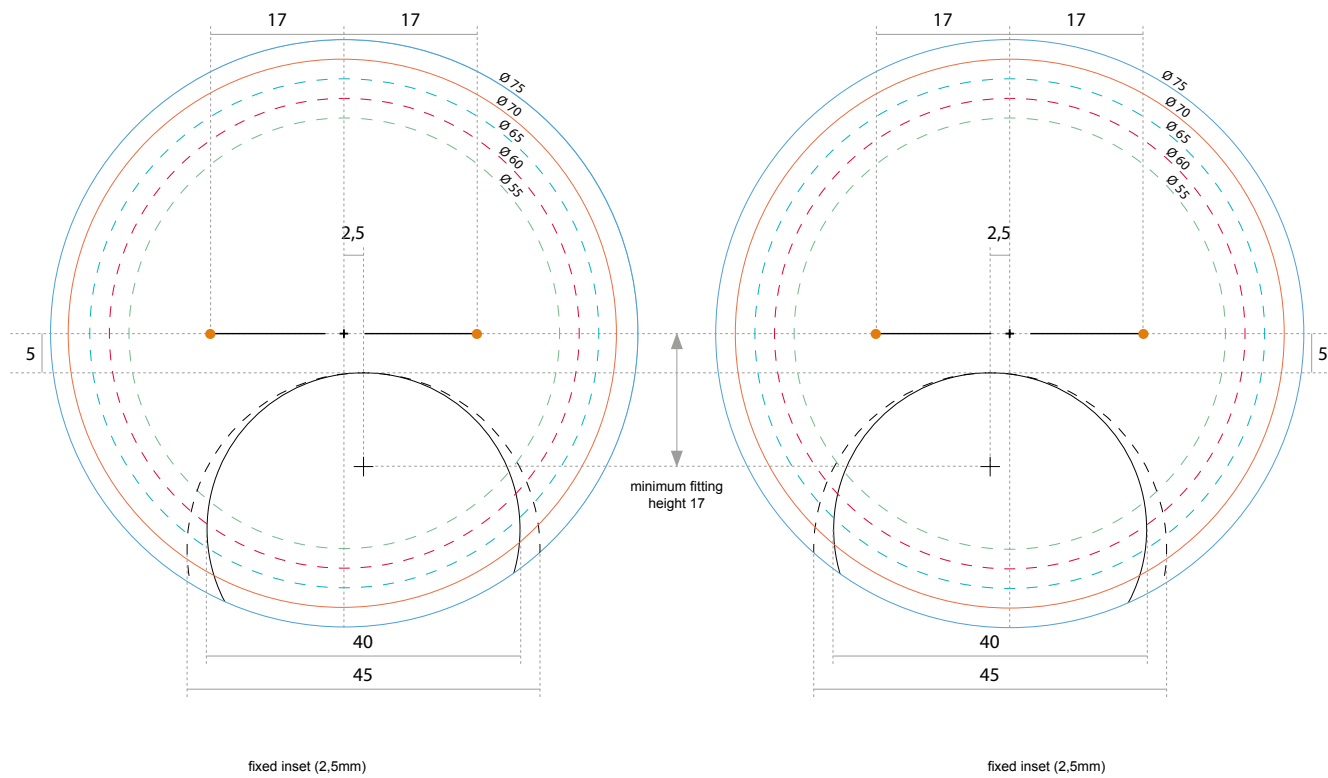

MARKING CHARTS

PROGRESSIVE DESIGNS

MARKING CHART

CREA IS ELF

MARKING CHART

CREA AGE

MARKING CHART

CREA SINGLE

MARKING CHART

CREA GIANT

MARKING CHART
CREA FAMILY

MARKING CHART

CREA FAMILY SHORT

OCCUPATIONAL DESIGNS

MARKING CHART

CREA ROOM

MARKING CHART

CREA DESK

MARKING CHART

CREA COURIER

MARKING CHART

CREA HELP

BIFOCAL FREE FORM DESIGNS

MARKING CHART

CREA ROUND FORM 24/28mm

MARKING CHART

CREA ULTEX FORM 40/45mm

SINGLE VISION DESIGNS

MARKING CHART
CREA ASFORM

MARKING CHART

CREA AT

Via dei calafati 8 - 70056 - Molfetta - BARI - ITALY
Phone: +39.0809190930 - Fax: +39.0809190925
info@procreatech.com
www.procreatech.com