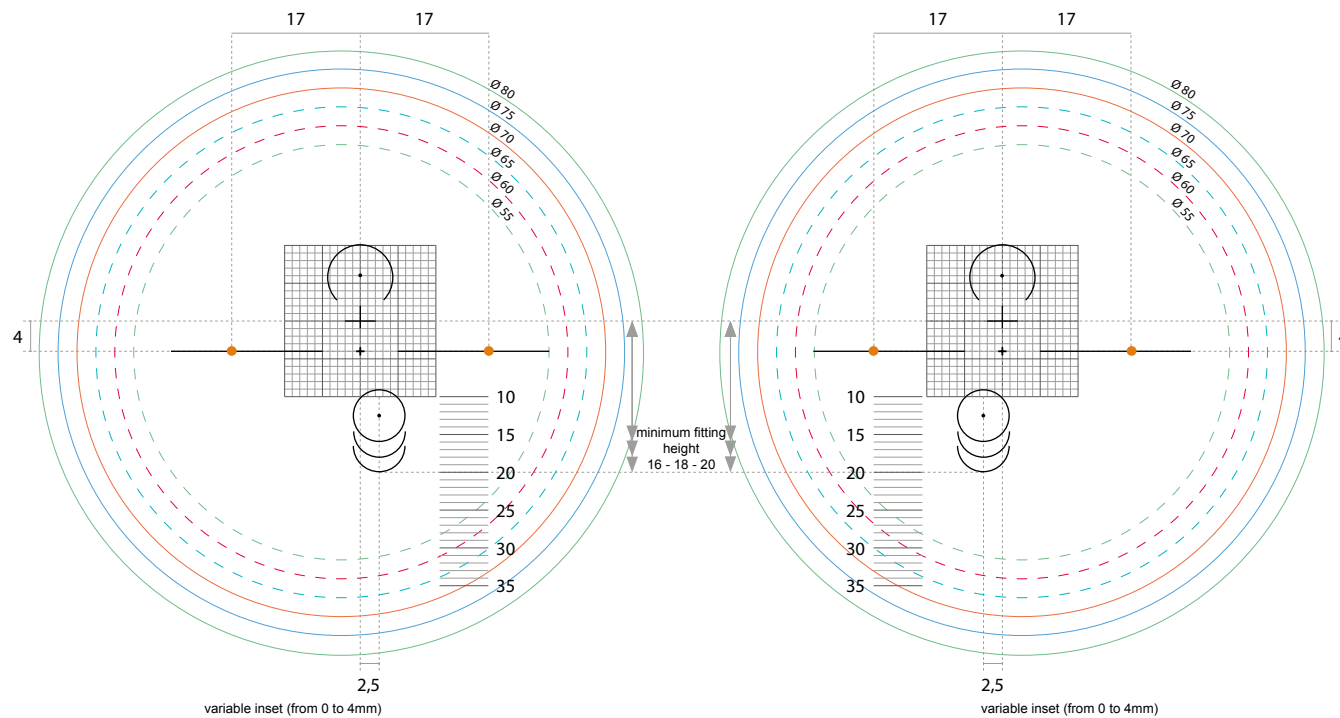

MARKING CHARTS

PROGRESSIVE DESIGNS

MARKING CHART

CREA IS ELF

MARKING CHART

CREA AGE

MARKING CHART

CREA SINGLE

MARKING CHART

CREA GIANT

MARKING CHART
CREA FAMILY

MARKING CHART

CREA FAMILY SHORT

OCCUPATIONAL DESIGNS

MARKING CHART

CREA ROOM

MARKING CHART

CREA DESK

MARKING CHART

CREA COURIER

MARKING CHART

CREA HELP

BIFOCAL FREE FORM DESIGNS

MARKING CHART

CREA ROUND FORM 24/28mm

MARKING CHART

CREA ULTEX FORM 40/45mm

SINGLE VISION DESIGNS

MARKING CHART
CREA ASFORM

MARKING CHART

CREA AT

Via dei calafati 8 - 70056 - Molfetta - BARI - ITALY
Phone: +39.0809190930 - Fax: +39.0809190925
info@procreatech.com
www.procreatech.com