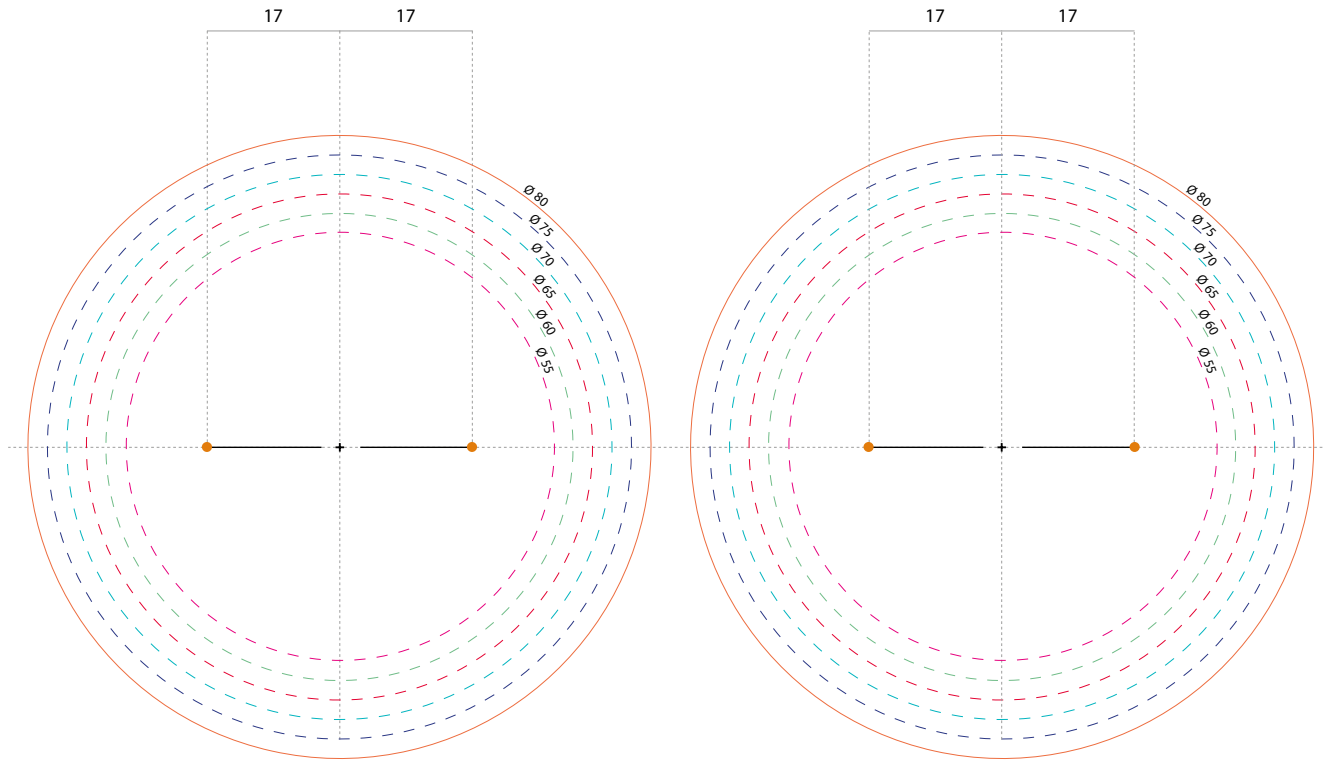

MARKING CHARTS

PROGRESSIVE DESIGNS

MARKING CHART

CREA IS ELF

MARKING CHART

CREA AGE

MARKING CHART

CREA SINGLE

MARKING CHART

CREA GIANT

MARKING CHART
CREA FAMILY

MARKING CHART

CREA FAMILY SHORT

OCCUPATIONAL DESIGNS

MARKING CHART

CREA ROOM

MARKING CHART

CREA DESK

MARKING CHART

CREA COURIER

MARKING CHART

CREA HELP

BIFOCAL FREE FORM DESIGNS

MARKING CHART

CREA ROUND FORM 24/28mm

MARKING CHART

CREA ULTEX FORM 40/45mm

SINGLE VISION DESIGNS

MARKING CHART
CREA ASFORM

MARKING CHART

CREA AT

Via dei calafati 8 - 70056 - Molfetta - BARI - ITALY
Phone: +39.0809190930 - Fax: +39.0809190925
info@procreatech.com
www.procreatech.com