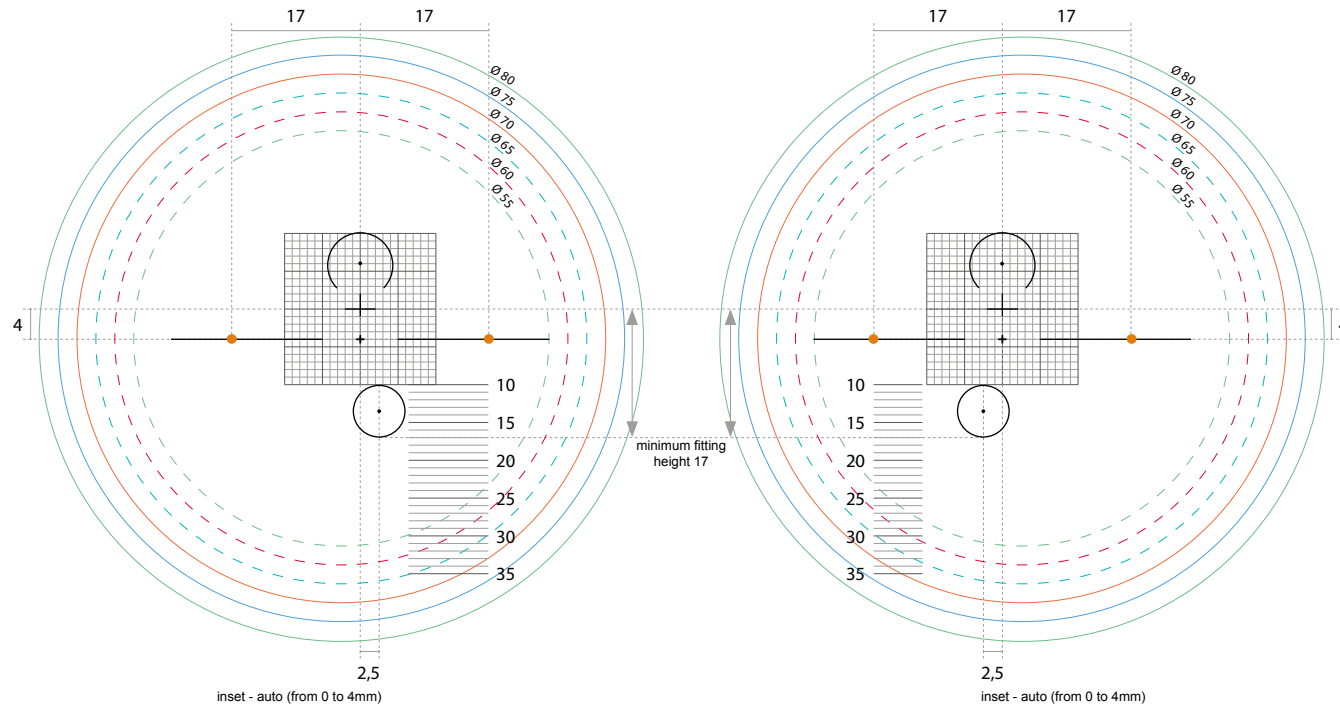

MARKING CHARTS

PROGRESSIVE DESIGNS

MARKING CHART

CREA IS ELF

MARKING CHART

CREA AGE

MARKING CHART

CREA SINGLE

MARKING CHART

CREA GIANT

MARKING CHART
CREA FAMILY

MARKING CHART

CREA FAMILY SHORT

OCCUPATIONAL DESIGNS

MARKING CHART

CREA ROOM

MARKING CHART

CREA DESK

MARKING CHART

CREA COURIER

MARKING CHART

CREA HELP

BIFOCAL FREE FORM DESIGNS

MARKING CHART

CREA ROUND FORM 24/28mm

MARKING CHART

CREA ULTEX FORM 40/45mm

SINGLE VISION DESIGNS

MARKING CHART
CREA ASFORM

MARKING CHART

CREA AT

Via dei calafati 8 - 70056 - Molfetta - BARI - ITALY
Phone: +39.0809190930 - Fax: +39.0809190925
info@procreatech.com
www.procreatech.com