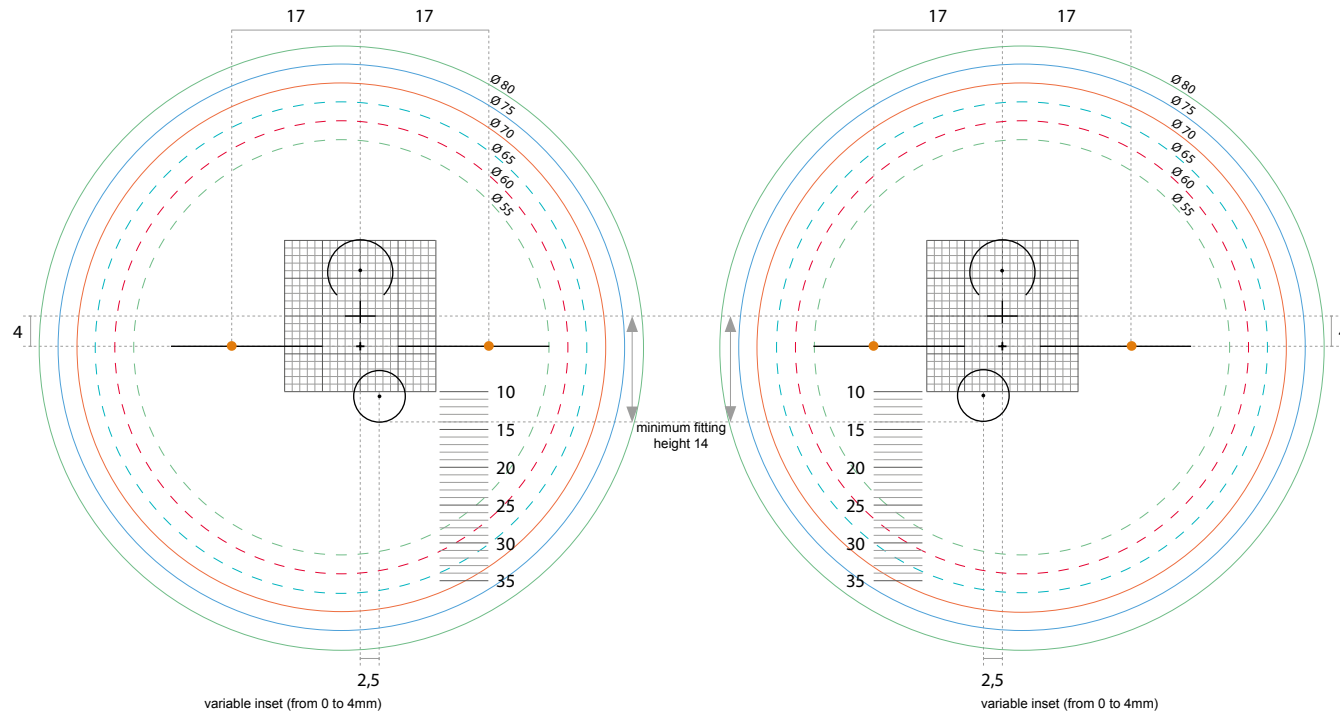

MARKING CHARTS

PROGRESSIVE DESIGNS

MARKING CHART

CREA IS ELF

MARKING CHART

CREA AGE

MARKING CHART

CREA SINGLE

MARKING CHART

CREA GIANT

MARKING CHART
CREA FAMILY

MARKING CHART

CREA FAMILY SHORT

OCCUPATIONAL DESIGNS

MARKING CHART

CREA ROOM

MARKING CHART

CREA DESK

MARKING CHART

CREA COURIER

MARKING CHART

CREA HELP

BIFOCAL FREE FORM DESIGNS

MARKING CHART

CREA ROUND FORM 24/28mm

MARKING CHART

CREA ULTEX FORM 40/45mm

SINGLE VISION DESIGNS

MARKING CHART
CREA ASFORM

MARKING CHART

CREA AT

Via dei calafati 8 - 70056 - Molfetta - BARI - ITALY
Phone: +39.0809190930 - Fax: +39.0809190925
info@procreatech.com
www.procreatech.com