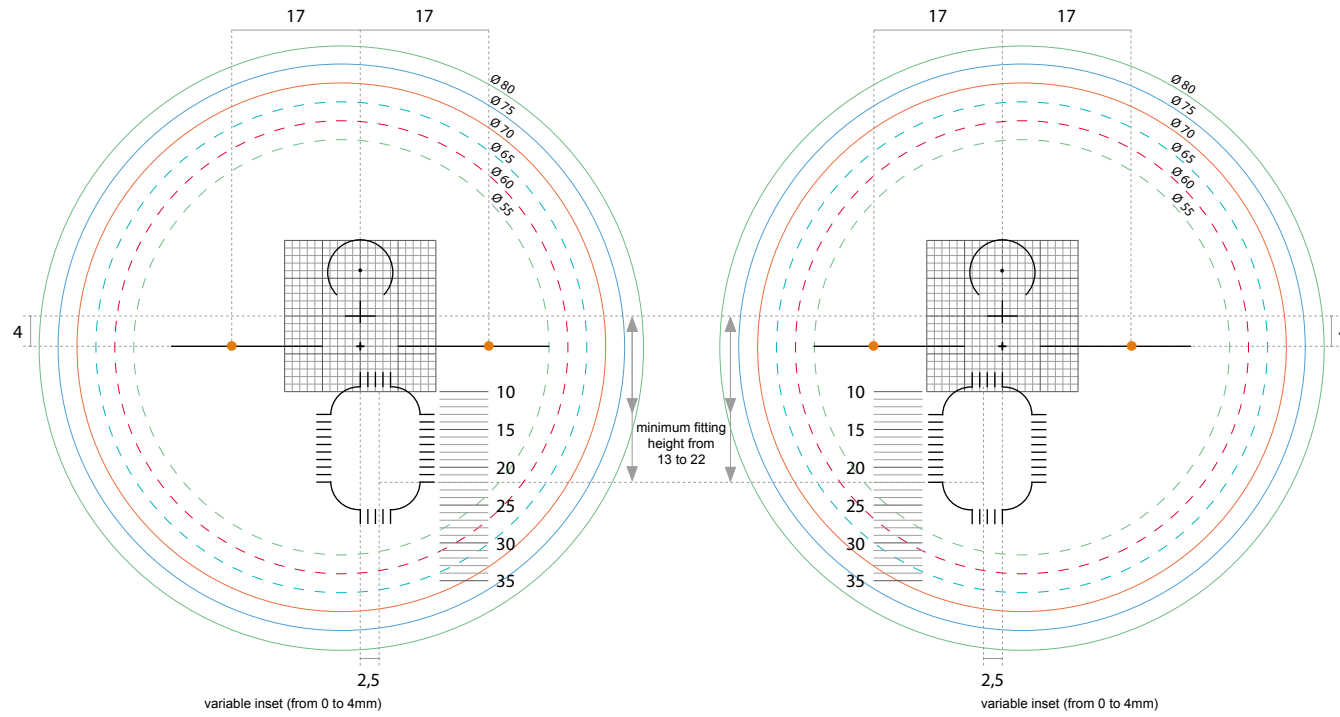

MARKING CHARTS

PROGRESSIVE DESIGNS

MARKING CHART

CREA IS ELF

MARKING CHART

CREA AGE

MARKING CHART

CREA SINGLE

MARKING CHART

CREA GIANT

MARKING CHART
CREA FAMILY

MARKING CHART

CREA FAMILY SHORT

OCCUPATIONAL DESIGNS

MARKING CHART

CREA ROOM

MARKING CHART

CREA DESK

MARKING CHART

CREA COURIER

MARKING CHART

CREA HELP

BIFOCAL FREE FORM DESIGNS

MARKING CHART

CREA ROUND FORM 24/28mm

MARKING CHART

CREA ULTEX FORM 40/45mm

SINGLE VISION DESIGNS

MARKING CHART
CREA ASFORM

MARKING CHART

CREA AT

Via dei calafati 8 - 70056 - Molfetta - BARI - ITALY
Phone: +39.0809190930 - Fax: +39.0809190925
info@procreatech.com
www.procreatech.com