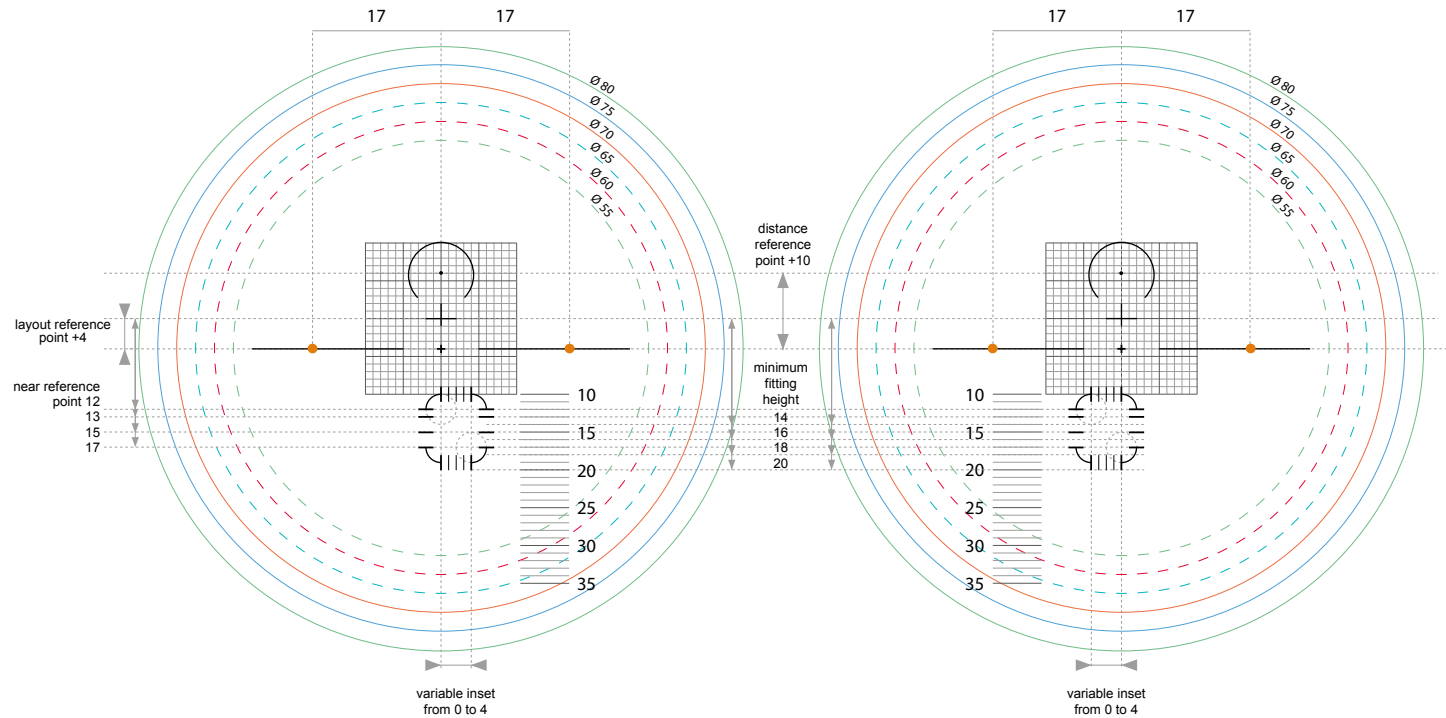

procrea

INDIPENDENT
FREE-FORM
COMPANY

marketing charts

ARYA · CREA ANIMA · CREA ANIMA SIZE CREA ISELF · CREA AGE · CREA SINGLE

CREA GIANT

CREA FAMILY

PROGRESSIVE DESIGN

CREA FAMILY SHORT

CREA HELP

ANTI FATIGUE DESIGN

CREA ROOM • CREA DESK

CREA COURIER

CREA ROUND FORM 24/28

CREA ULTEX FORM 40/45

fixed inset (2,5mm)

fixed inset (2,5mm)