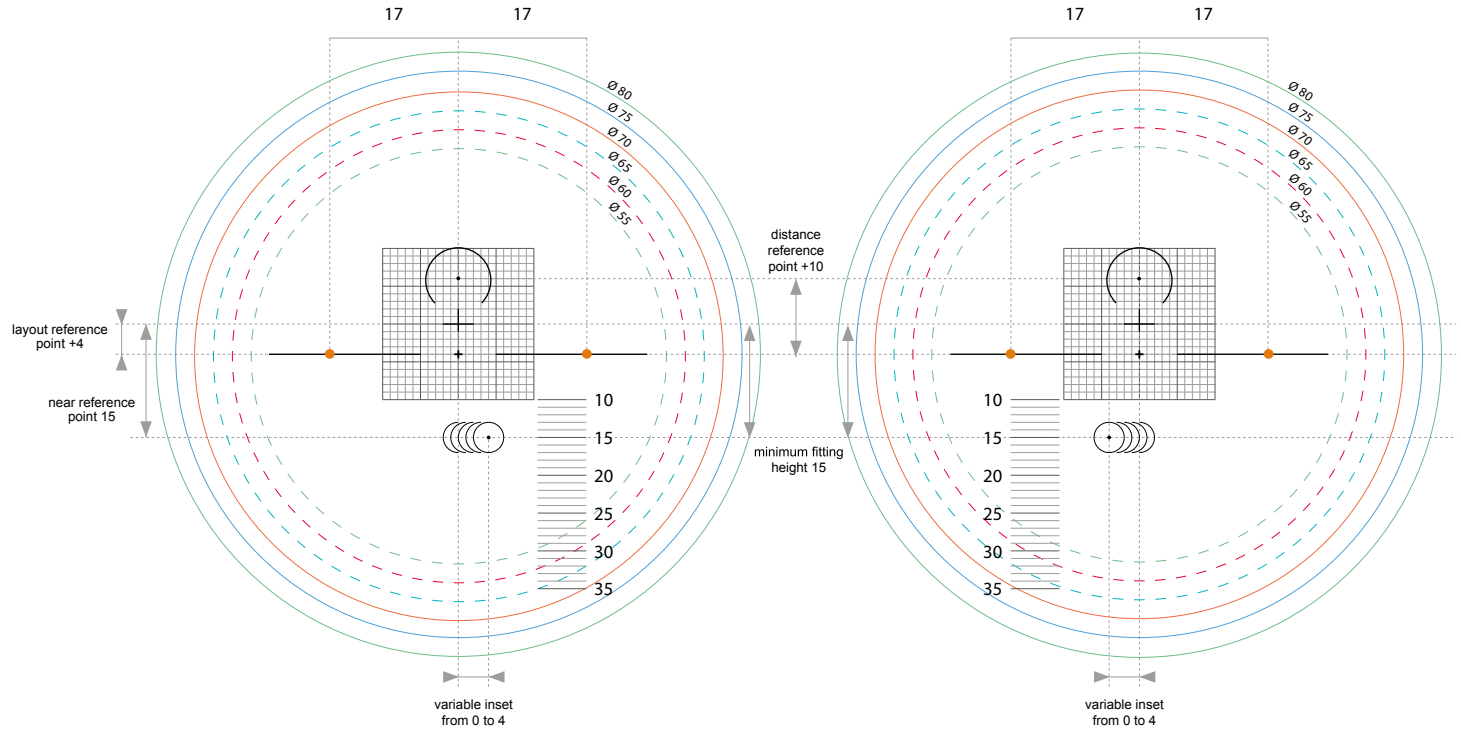

CREA MONO VISION AGE

MULTIFORM TECH · CREA AT SIZE CREA AT · CREA ASFORM · ARYA SV

MYOCONTROL

INTHELP · CREA ARYA ANTIFATIGUE

HELP YOUNG

INTHELP PRO

INTHELP ROOM

DIGITAL FAMILY

CREA HELP

ANTI FATIGUE DESIGN

CREA ROOM • CREA DESK

CREA COURIER

CREA ROUND FORM 24/28

CREA ULTEX FORM 40/45

fixed inset (2,5mm)

fixed inset (2,5mm)