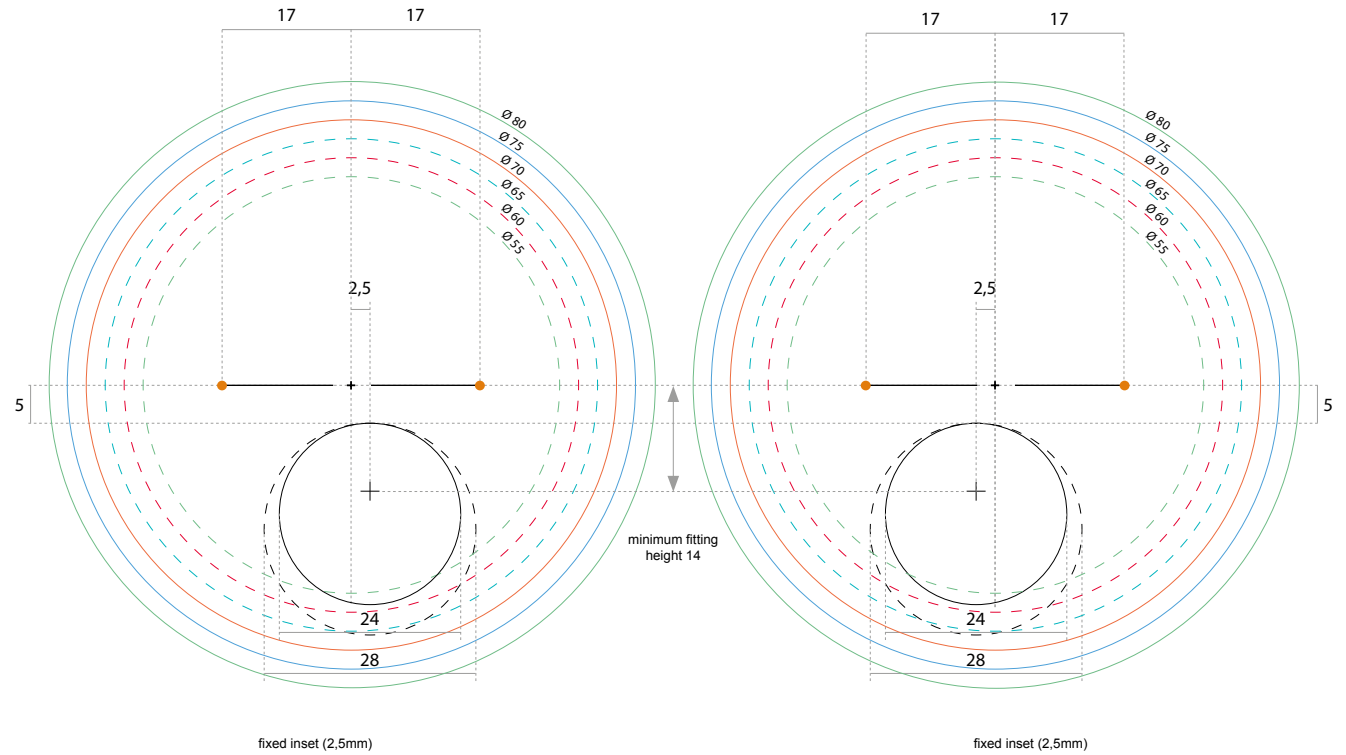

CREA HELP

ANTI FATIGUE DESIGN

CREA ROOM • CREA DESK

CREA COURIER

CREA ROUND FORM 24/28

CREA ULTEX FORM 40/45

fixed inset (2,5mm)

fixed inset (2,5mm)