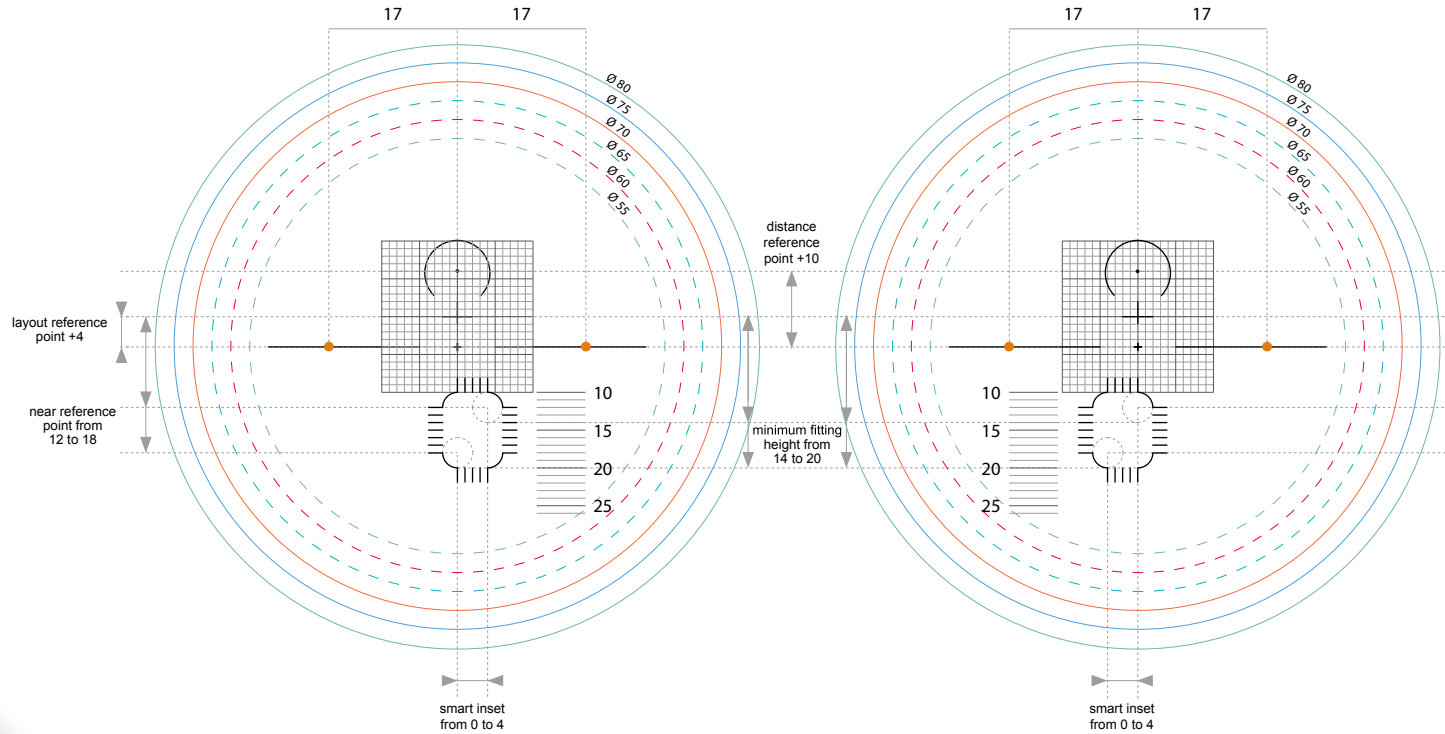

procrea

INDIPENDENT
FREE-FORM
COMPANY

marketing charts

ARYA · CREA ANIMA · CREA ANIMA SIZE CREA ISELF · CREA AGE · CREA SINGLE

CREA GIANT

CREA FAMILY

PROGRESSIVE DESIGN

CREA FAMILY SHORT

CREA HELP

ANTI FATIGUE DESIGN

CREA ROOM • CREA DESK

CREA COURIER

CREA ROUND FORM 24/28

CREA ULTEX FORM 40/45

fixed inset (2,5mm)

fixed inset (2,5mm)