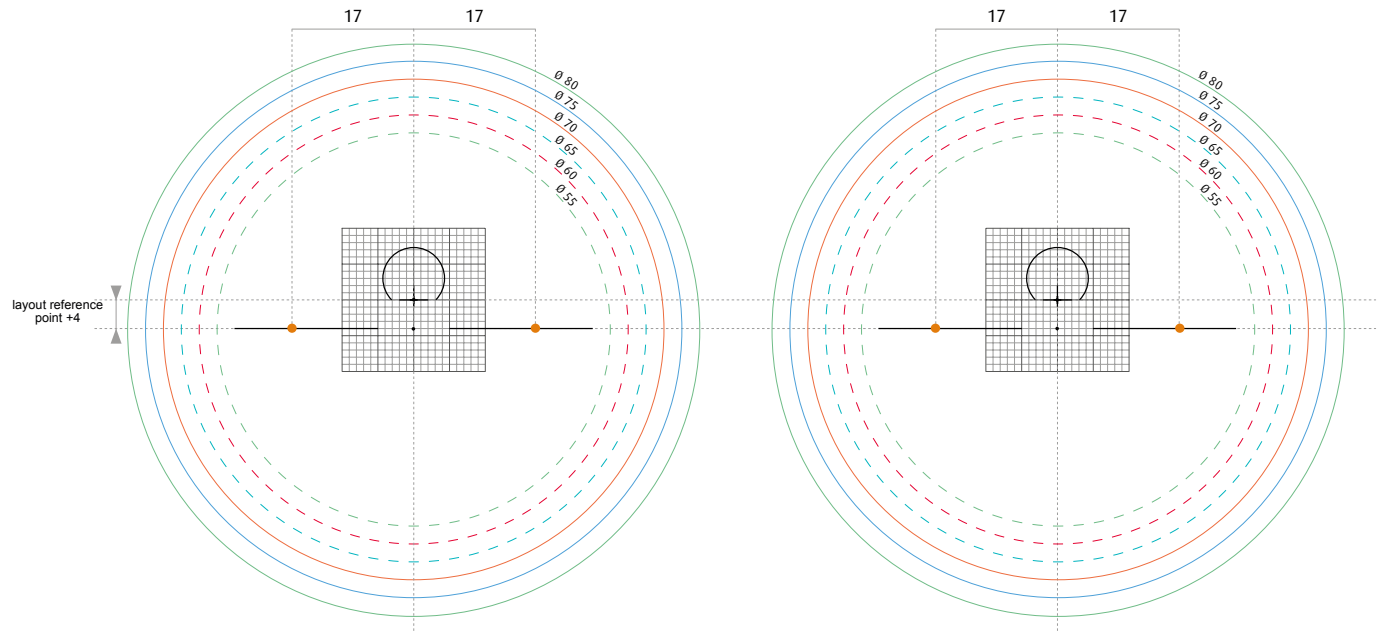

CREA MONO VISION AGE

MULTIFORM TECH · CREA AT SIZE CREA AT · CREA ASFORM · ARYA SV

MYOCONTROL

INTHELP · CREA ARYA ANTIFATIGUE

HELP YOUNG

INTHELP PRO

INTHELP ROOM

DIGITAL FAMILY