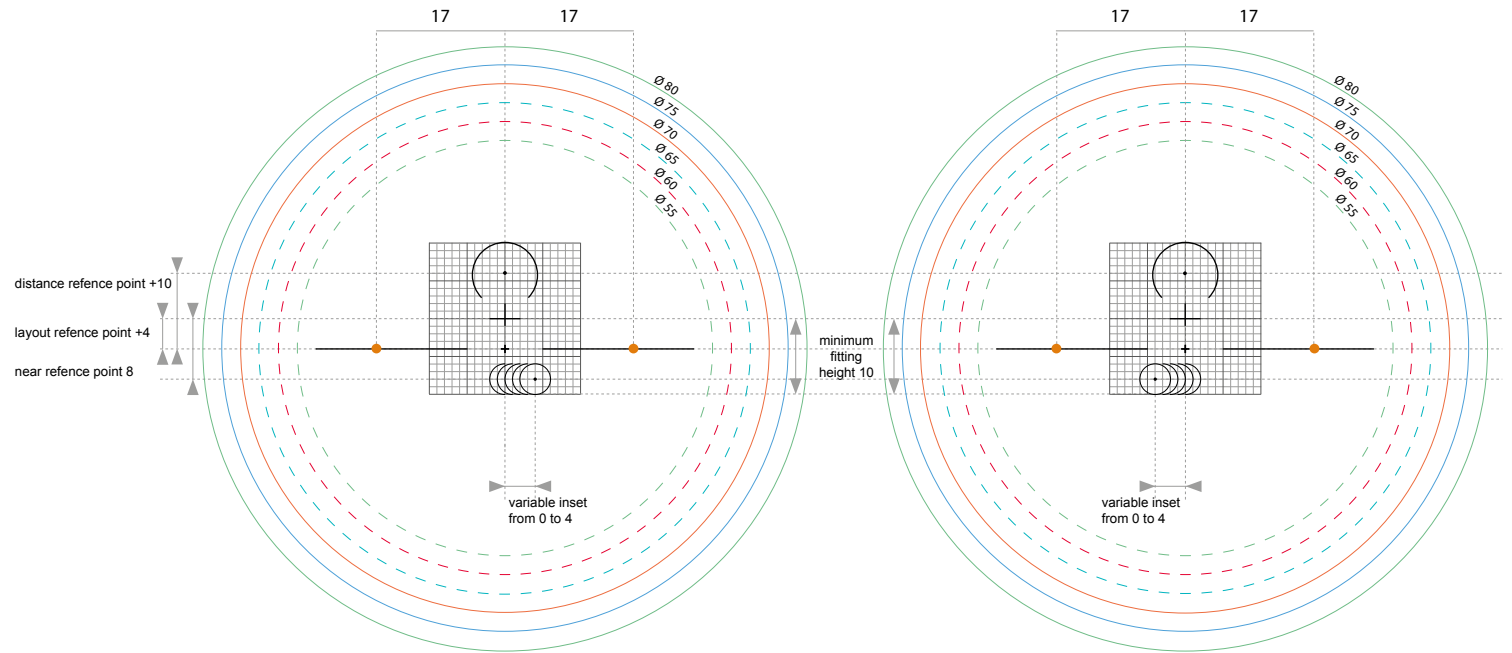

CREA MONO VISION AGE

MULTIFORM TECH · CREA AT SIZE CREA AT · CREA ASFORM · ARYA SV

MYOCONTROL

INTHELP · CREA ARYA ANTIFATIGUE

HELP YOUNG

INTHELP PRO

INTHELP ROOM

DIGITAL FAMILY

CREA HELP

ANTI FATIGUE DESIGN

CREA ROOM • CREA DESK

CREA COURIER

CREA ROUND FORM 24/28

CREA ULTEX FORM 40/45

fixed inset (2,5mm)

fixed inset (2,5mm)