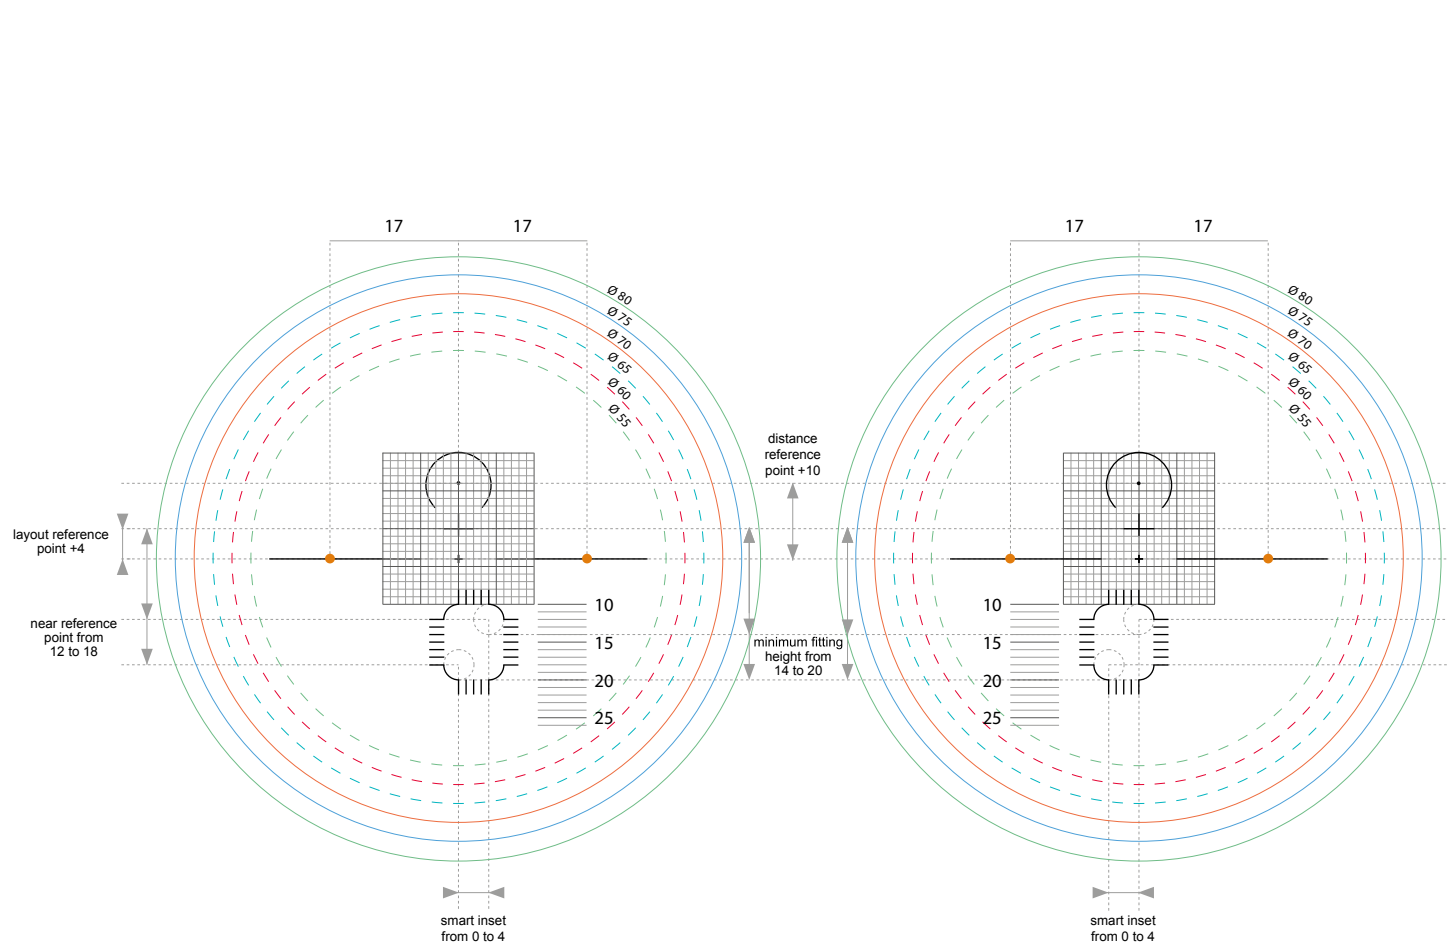

CREA MONO VISION AGE

MULTIFORM TECH · CREA AT SIZE CREA AT · CREA ASFORM · ARYA SV

MYOCONTROL

INTHELP · CREA ARYA ANTIFATIGUE

HELP YOUNG

INTHELP PRO

INTHELP ROOM

DIGITAL FAMILY

CREA HELP

ANTI FATIGUE DESIGN

CREA ROOM • CREA DESK

CREA COURIER

CREA ROUND FORM 24/28

CREA ULTEX FORM 40/45

fixed inset (2,5mm)

fixed inset (2,5mm)