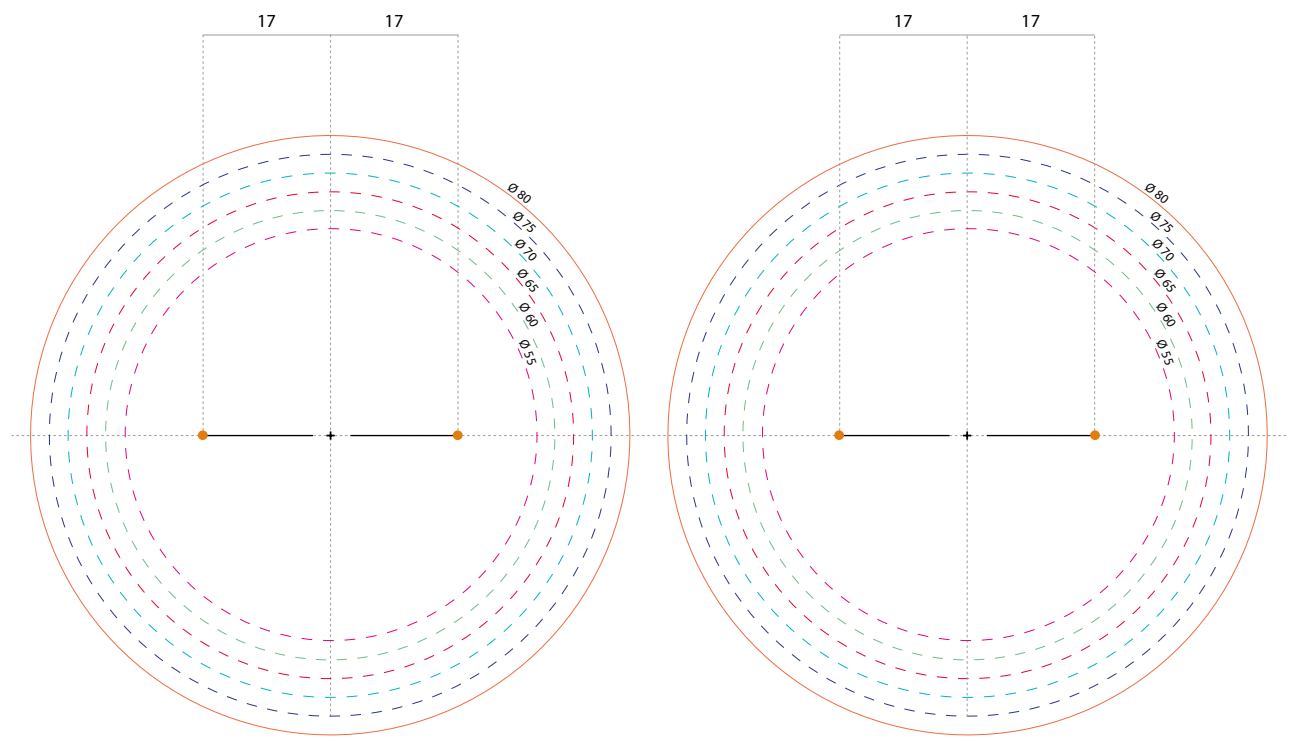

procrea

INDIPENDENT
FREE-FORM
COMPANY

marketing charts

ARYA · CREA ANIMA · CREA ANIMA SIZE CREA ISELF · CREA AGE · CREA SINGLE

CREA GIANT

CREA FAMILY

PROGRESSIVE DESIGN

CREA FAMILY SHORT

CREA MONO VISION AGE

MULTIFORM TECH · CREA AT SIZE CREA AT · CREA ASFORM · ARYA SV

MYOCONTROL

INTHELP · CREA ARYA ANTIFATIGUE

HELP YOUNG

INTHELP PRO

INTHELP ROOM

DIGITAL FAMILY