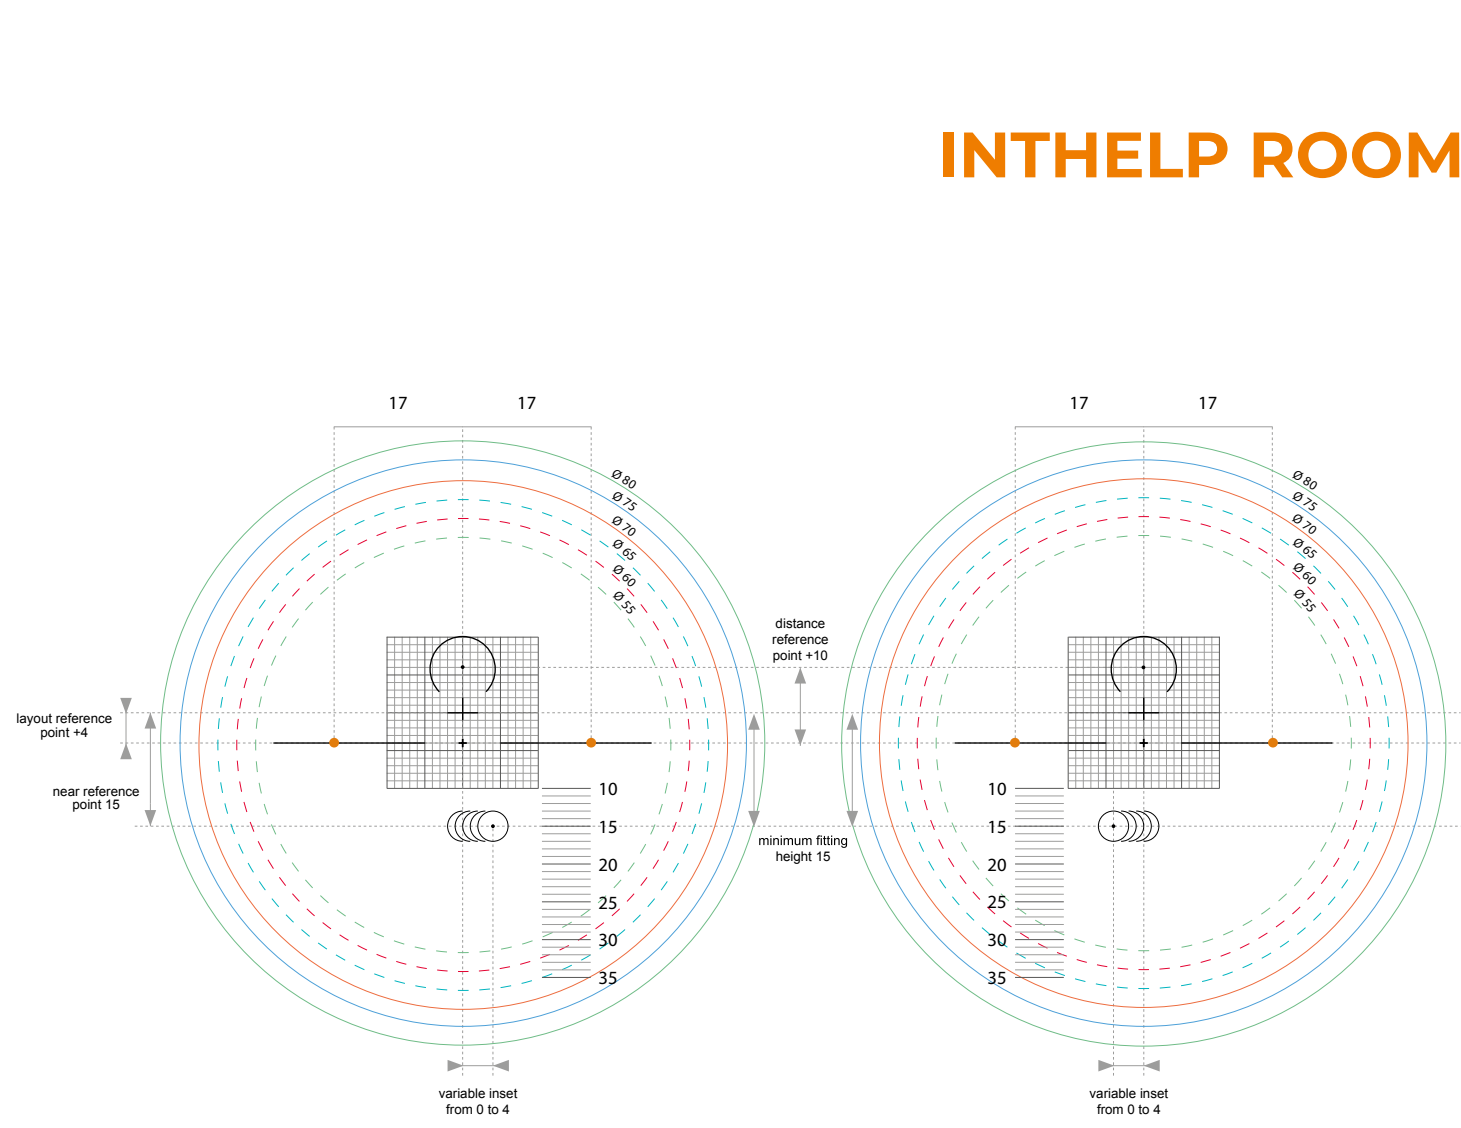

CREA HELP

ANTI FATIGUE DESIGN

CREA ROOM • CREA DESK

CREA COURIER

CREA ROUND FORM 24/28

CREA ULTEX FORM 40/45

fixed inset (2,5mm)

fixed inset (2,5mm)