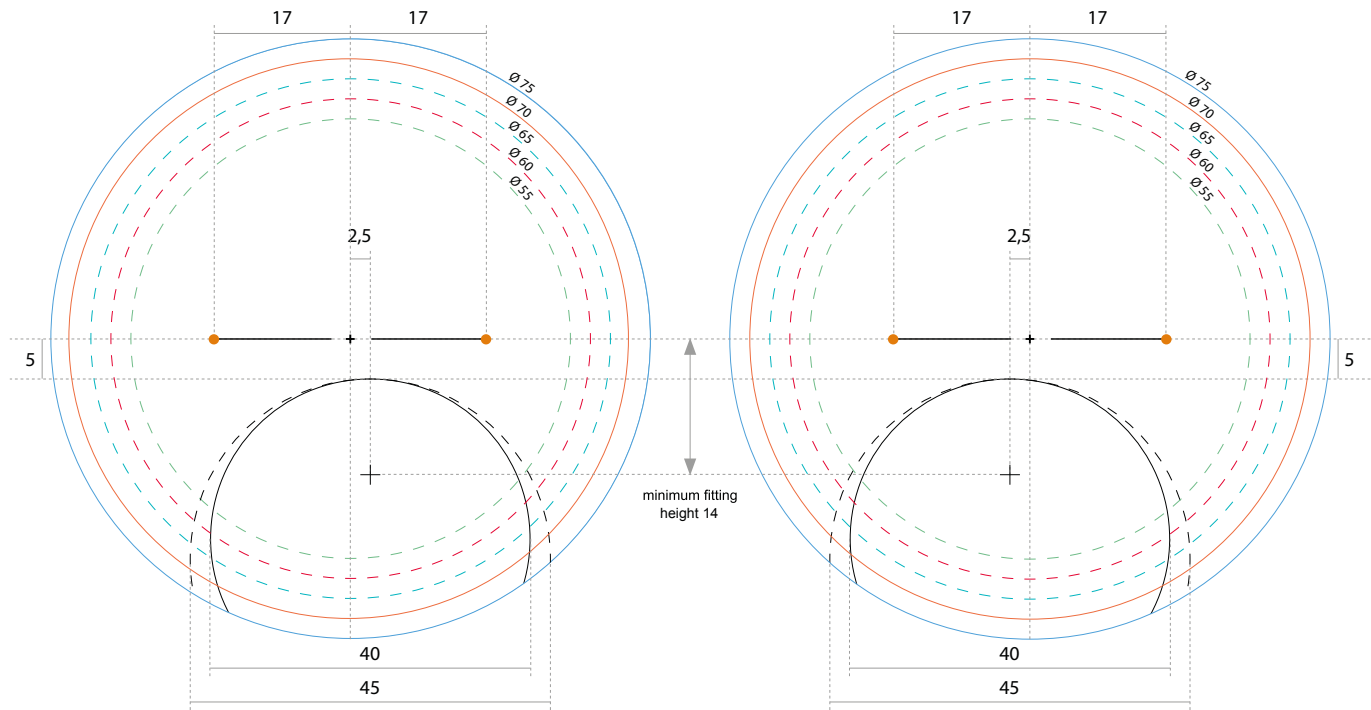

CREA HELP

ANTI FATIGUE DESIGN

CREA ROOM • CREA DESK

CREA COURIER

CREA ROUND FORM 24/28

CREA ULTEX FORM 40/45

fixed inset (2,5mm)

fixed inset (2,5mm)