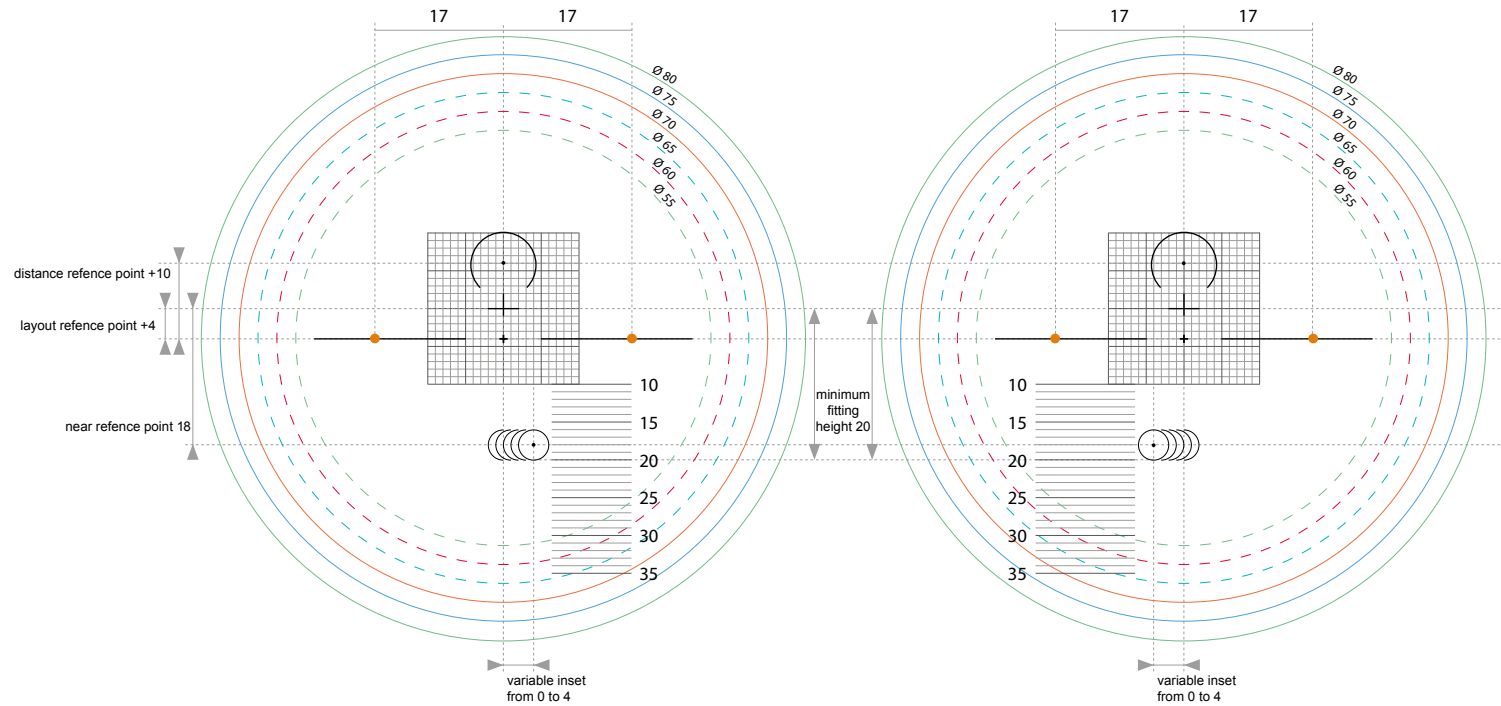

CREA HELP

ANTI FATIGUE DESIGN

CREA ROOM • CREA DESK

CREA COURIER

CREA ROUND FORM 24/28

CREA ULTEX FORM 40/45

fixed inset (2,5mm)

fixed inset (2,5mm)