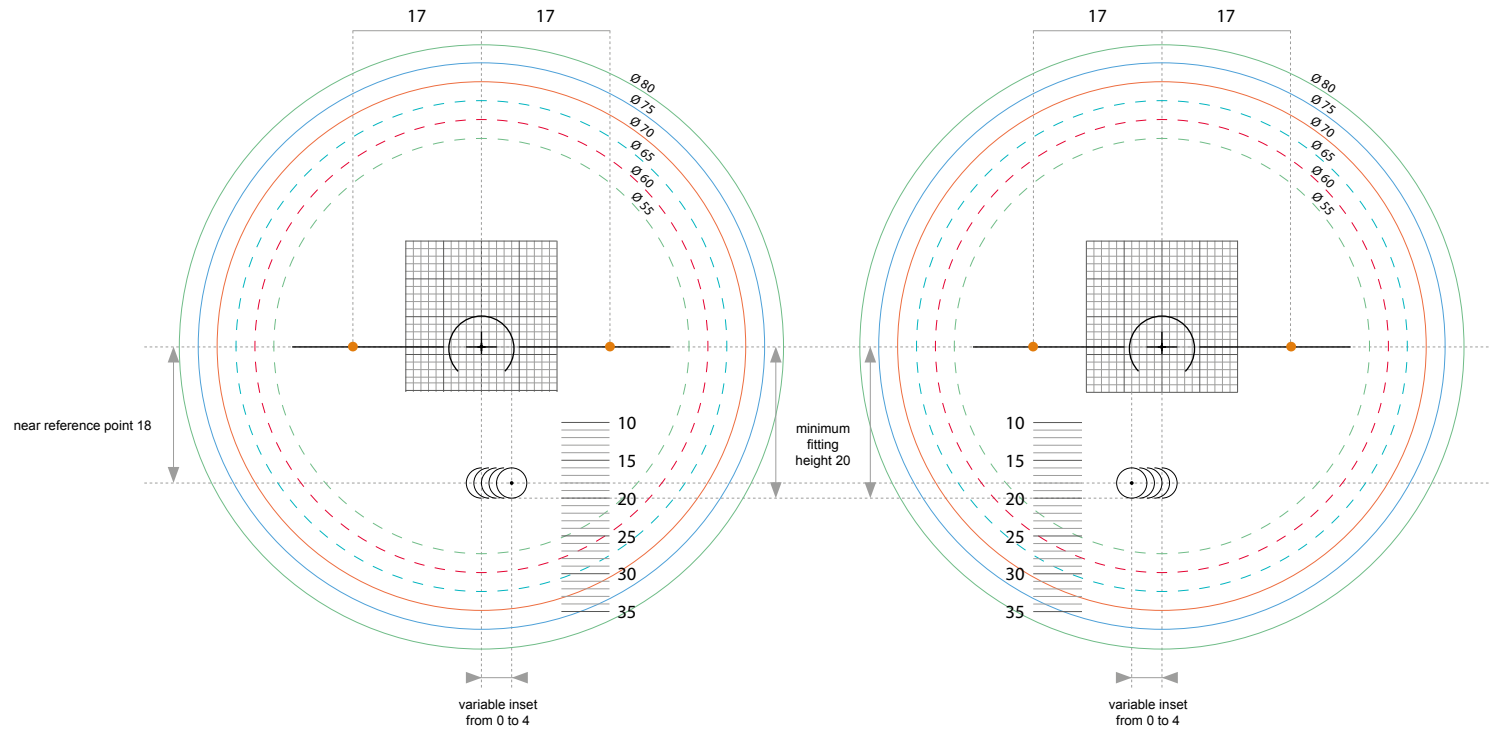

CREA MONO VISION AGE

MULTIFORM TECH · CREA AT SIZE CREA AT · CREA ASFORM · ARYA SV

MYOCONTROL

INTHELP · CREA ARYA ANTIFATIGUE

HELP YOUNG

INTHELP PRO

INTHELP ROOM

DIGITAL FAMILY

CREA HELP

ANTI FATIGUE DESIGN

CREA ROOM • CREA DESK

CREA COURIER

CREA ROUND FORM 24/28

CREA ULTEX FORM 40/45

fixed inset (2,5mm)

fixed inset (2,5mm)