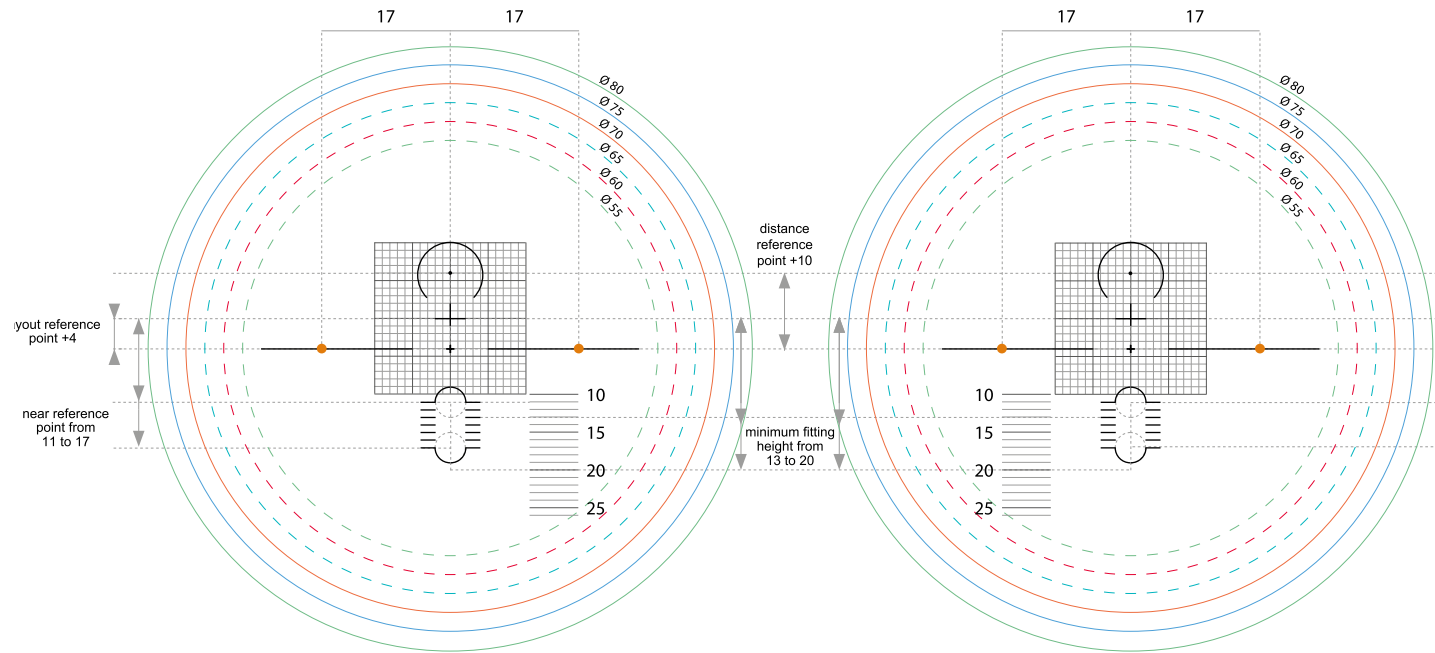

CREA MONO VISION AGE