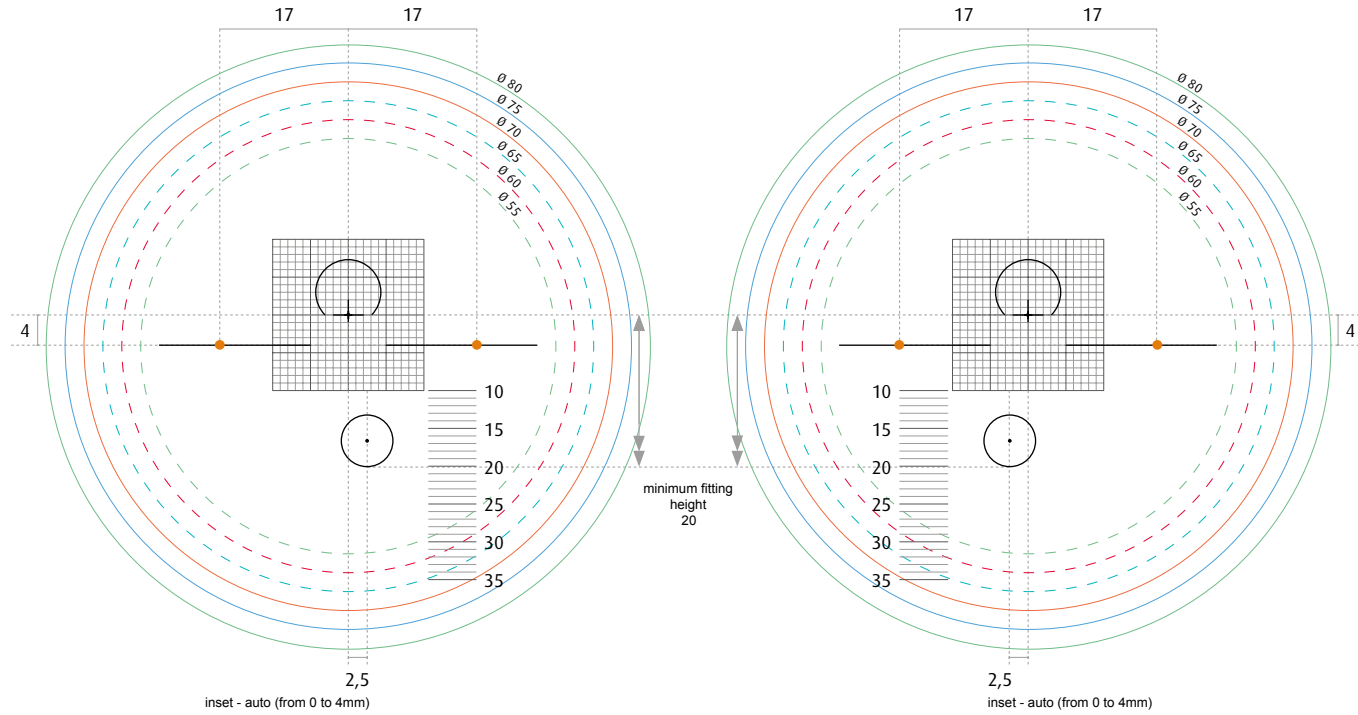

INTHELP · CREA ARYA ANTIFATIGUE