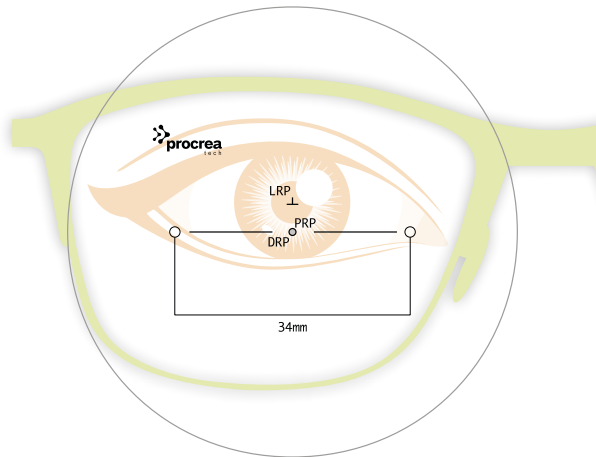

TECHNOLOGIES

DESIGN PARAMETERS

POWER MAP

CYLINDER MAP

PERFORMANCE

TECHNICAL SPECS

Market Segment	Type	Allowed Materials	Precalibration	Personalization
Small Accomodation	Power Boost Equipped Lens	All	Yes	Yes

Prism Ref. Point (PRP)	Distance Ref. Point (DRP)	Layout Reference Point (LRP)	Power Boost
Geometrical Center. Allowed Range 0 - 15 mm	Same as PRP	+ 4 mm	-

Near Ref. Point (NRP)	Max. Diameter	Sphere Range	Cylinder Range
-	80 mm	-30 / +25 dpt	-8 / +8 dpt