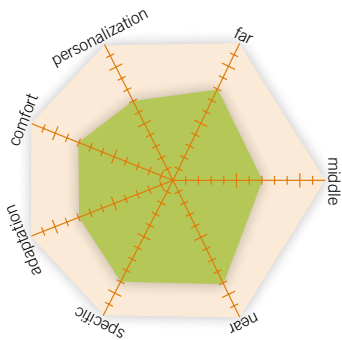

TECHNOLOGIES

DESIGN PARAMETERS

POWER MAP

CYLINDER MAP

PERFORMANCE

TECHNICAL SPECS

Market Segment	Type	Allowed Materials	Precalibration	Personalization
Small Accomodation	Power Boost Equipped Lens	All	Yes	Yes

Prism Ref. Point (PRP)	Distance Ref. Point (DRP)	Layout Reference Point (LRP)	Power Boost
Geometrical Center. Allowed Range 0 - 15 mm	Same as PRP	+ 4 mm	-

Near Ref. Point (NRP)	Max. Diameter	Sphere Range	Cylinder Range
-	80 mm	-30 / +25 dpt	-8 / +8 dpt